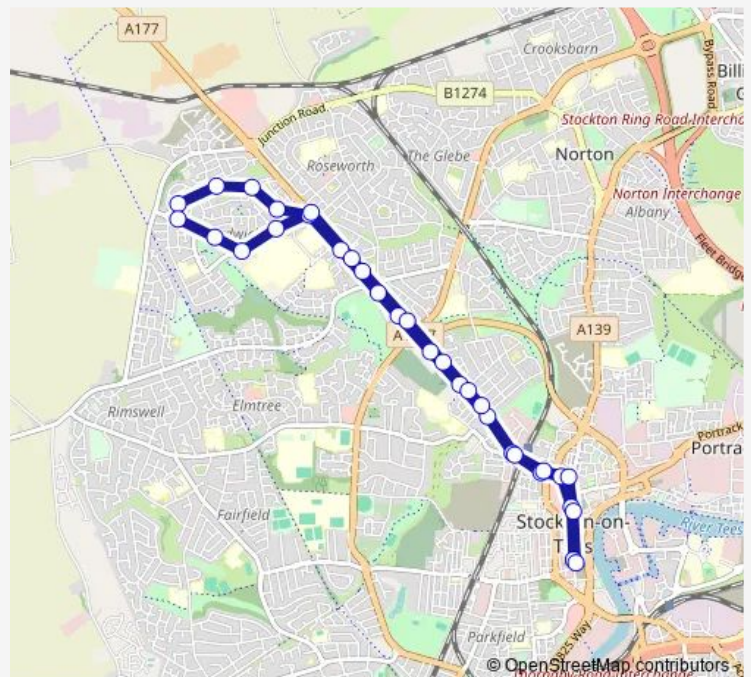

Bus 58 Stockton High Street - Stockton High Street

[Go to website](#)

**Direction**

High Street Stand R — High Street Stand L

32 stops

[Open route schedule](#)

- High Street Stand R
- High Street Stand U
- Bishopton House
- Stockton Rail Station
- Newtown Corner
- Londonderry Road
- Appleton Road End Shops
- St John's Church
- Westfield Crescent Footpath
- The Mile House
- Holburn Park
- Knitsley Walk
- Ingleton Road
- Irstead Walk
- Embleton Walk
- Dryburn Road
- Dinsdale Road
- Wellfield Green
- Tithebarn House
- University Hospital of North Tees
- Knitsley Walk

Route schedule

High Street Stand R — High Street Stand L

Monday	06:09-23:32
Tuesday	06:09-23:32
Wednesday	06:09-23:32
Thursday	06:09-23:32
Friday	06:09-23:32
Saturday	06:45-23:32
Sunday	08:12-22:55

Route info

Direction: High Street Stand R

Stops: 32

Trip Duration: 0 hour 27 min

58 — Stockton High Street - Stockton High Street

Holburn Park

The Mile House

Westfield Crescent Footpath

St John's Church

Appleton Road End Shops

Londonderry Road

Newtown Corner

Stockton Rail Station

Bishopton House

High Street Stand E

High Street Stand L

58 Bus time schedules and route maps are available in an offline PDF at [busmaps.com](https://busmaps.com). Use the [busmaps.com](https://busmaps.com) website to see live bus times, train schedule or subway schedule, and step-by-step directions for all public transit in Stockton-on-Tees