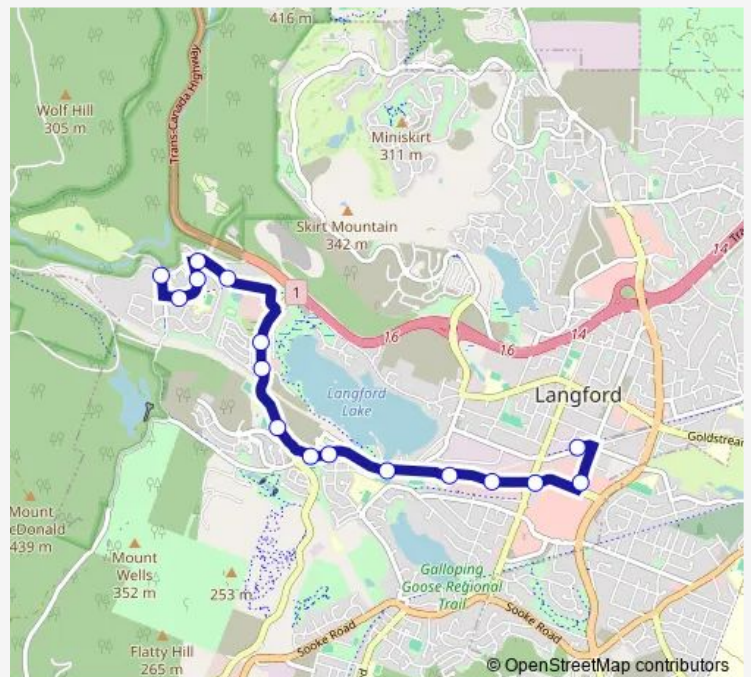

Bus 58 Goldstream Meadows / Langford Exch

[Go to website](#)

Direction

Langford Exch Bay C — Humpback Rd at Sooke Lk Rd

15 stops

[Open route schedule](#)

- Langford Exch Bay C
- Langford Exch (Jacklin Rd) Bay E
- Langford Pky at Hull's Corner
- Langford Pky at City Centre Park
- Langford Pky at Langford Lake Rd E
- Westhills Exch Bay B
- Langford Pky at Langford Lake Rd W
- West Shore Pky at Constellation Ave
- West Shore Pky at Landing Lane
- West Shore Pky at Ed Nixon Lane
- West Shore Pky at Amy Rd
- 2900 Blk Amy Rd
- Sooke Lake Rd at Mount Wells Dr
- Sooke Lake Rd at Corrine Pl
- Humpback Rd at Sooke Lk Rd

Route schedule

Langford Exch Bay C — Humpback Rd at Sooke Lk Rd

Monday	06:11-22:55
Tuesday	06:11-22:55
Wednesday	06:11-22:55
Thursday	06:11-22:55
Friday	06:11-22:55
Saturday	06:45-22:55
Sunday	07:45-22:30

Route info

Direction: Langford Exch Bay C

Stops: 15

Trip Duration: 0 hour 11 min

58 — Goldstream Meadows / Langford Exch

Direction

Humpback Rd at Sooke Lk Rd — Langford Exch Bay C

16 stops

Friday 06:22-23:06

Saturday 06:56-23:06

Sunday 07:56-22:41

Route info

Direction: Humpback Rd at Sooke Lk Rd

Stops: 16

Trip Duration: 0 hour 15 min

58 Bus time schedules and route maps are available in an offline PDF at busmaps.com. Use the busmaps.com website to see live bus times, train schedule or subway schedule, and step-by-step directions for all public transit in Victoria