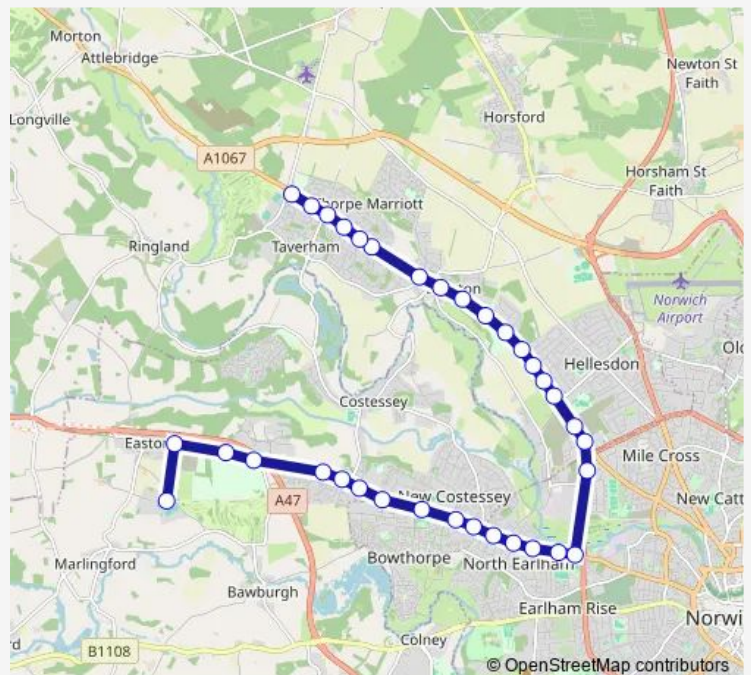

White Rose Park

Hospital

Hamond Road

Route schedule

Agricultural College — Beech Avenue

Monday 16:45

Tuesday 16:45

Wednesday 16:45

Thursday 16:45

Friday 16:45

Saturday —

Sunday —

Route info

Direction: Agricultural College

Stops: 34

Trip Duration: 0 hour 35 min

Seton Road

Windsor Chase

Roedich Drive

Sandy Lane

Lloyd Road

Beech Avenue

Direction

Beech Avenue — Agricultural College

Thursday 08:00

Friday 08:00

Saturday —

Sunday —

Route info

Direction: Beech Avenue

Stops: 31

Trip Duration: 0 hour 43 min