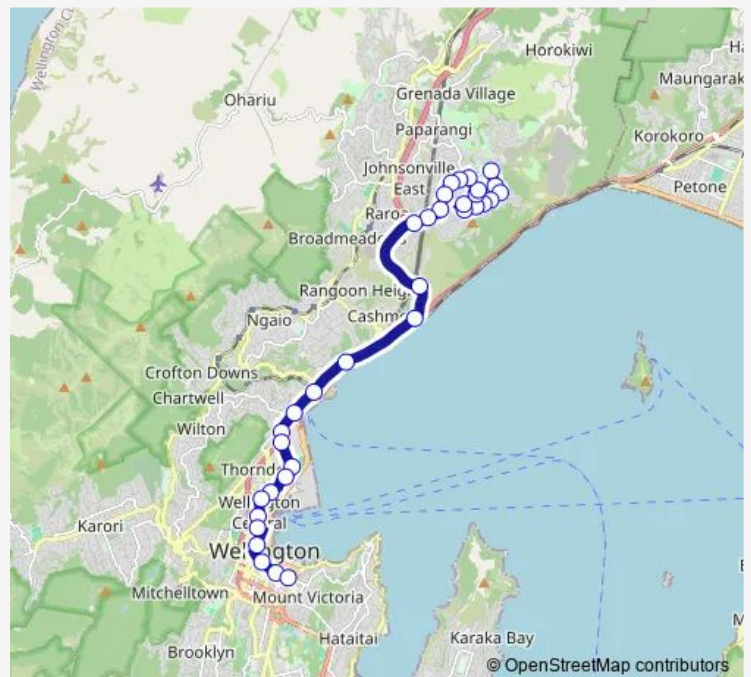

Newlands Road (near 76)

Newlands Road (near 44)

Centennial Highway at Glover Street

Ngauranga - Hutt Road (next to motorway)

Hutt Road opposite Rangiora Avenue

Hutt Road opposite School Road

Route schedule

Baylands Drive (near 82) — Courtenay Place - Stop C

Monday 06:34-08:57

Tuesday 06:34-08:57

Wednesday 06:34-08:57

Thursday 06:34-08:57

Friday 06:34-08:57

Saturday —

Sunday —

Route info

Direction: Baylands Drive (near 82)

Stops: 34

Trip Duration: 0 hour 48 min

58 — Newlands - Wellington

Hutt Road at Aotea Quay (to City)

Thorndon Quay opposite Tinakori Road

Thorndon Quay at Motorway (near 248 - Southbound)

Thorndon Quay at Davis Street (opposite 125)

Thorndon Quay - Capital Gateway

Wellington Station - Stop A

Lambton Quay North - Stop D

Lambton Central - Stop B

Lambton Quay at Hunter Street

Willis Street at Willbank Court