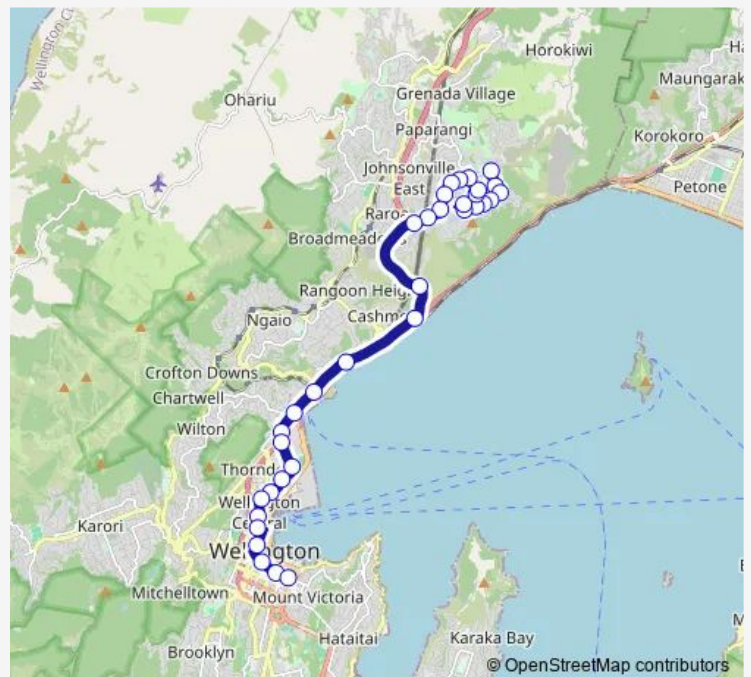

Newlands Road (near 76)

Newlands Road (near 44)

Centennial Highway at Glover Street

Ngauranga - Hutt Road (next to motorway)

Hutt Road opposite Rangiora Avenue

Hutt Road opposite School Road

Route schedule

Baylands Drive (near 82) — Courtenay Place - Stop C

Monday 06:34-08:57

Tuesday 06:34-08:57

Wednesday 06:34-08:57

Thursday 06:34-08:57

Friday 06:34-08:57

Saturday —

Sunday —

Route info

Direction: Baylands Drive (near 82)

Stops: 34

Trip Duration: 0 hour 48 min

58 — Newlands - Wellington

Hutt Road at Aotea Quay (to City)

Thorndon Quay opposite Tinakori Road

Thorndon Quay at Motorway (near 248 - Southbound)

Thorndon Quay at Davis Street (opposite 125)

Thorndon Quay - Capital Gateway

Wellington Station - Stop A

Lambton Quay North - Stop D

Lambton Central - Stop B

Lambton Quay at Hunter Street

Willis Street at Willbank Court