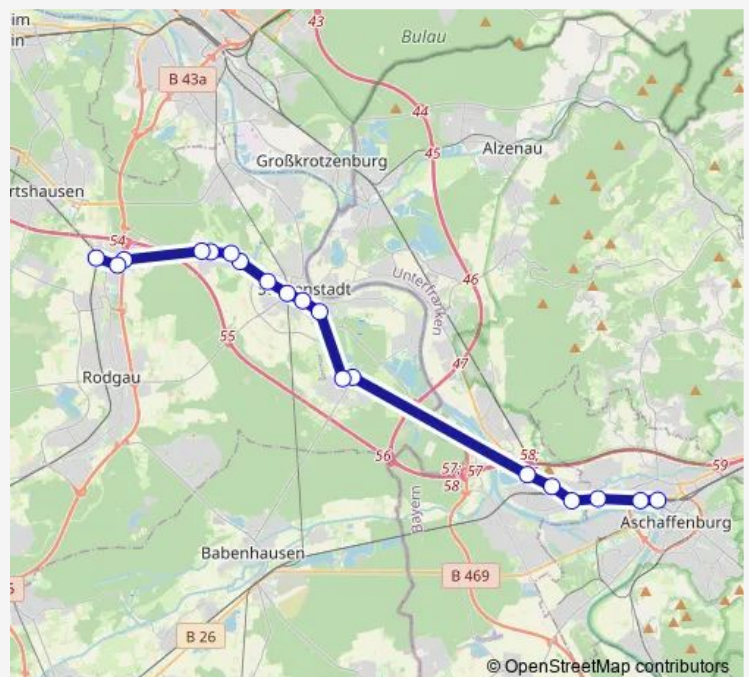

Rodgau-Weiskirchen Bahnhof

### Route schedule

Aschaffenburg, Hauptbahnhof/Rob —  
Rodgau-Weiskirchen Bahnhof

Monday 05:28-20:28

Tuesday 05:28-20:28

Wednesday 05:28-20:28

Thursday 05:28-20:28

Friday 05:28-00:15<sup>+1</sup>

Saturday 06:15-00:15<sup>+1</sup>

### Route info

Direction: Aschaffenburg, Hauptbahnhof/Rob

Stops: 19

Trip Duration: 0 hour 52 min

■ 58