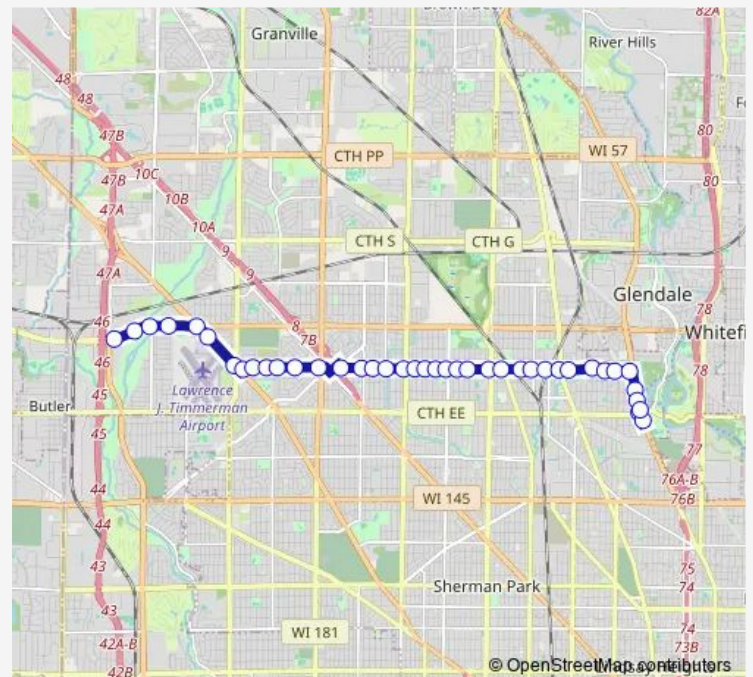

### Route schedule

Green BAY & Hampton — Silver Spring & W11401

Monday	04:58-00:30 <sup>+1</sup>
Tuesday	04:58-00:30 <sup>+1</sup>
Wednesday	04:58-00:30 <sup>+1</sup>
Thursday	04:58-00:30 <sup>+1</sup>
Friday	04:58-00:30 <sup>+1</sup>
Saturday	04:46-00:44 <sup>+1</sup>
Sunday	05:41-00:04 <sup>+1</sup>

### Route info

Direction: Green BAY & Hampton

Stops: 38

Trip Duration: 0 hour 25 min

■ 58 — Villard Avenue

Villard & N64

Villard & N66

Villard & N68

## Route info

Direction: Silver Spring &amp; W11401

Stops: 40

Trip Duration: 0 hour 23 min

Villard & Hopkins

Villard & N37

Villard & N35

Villard & N33