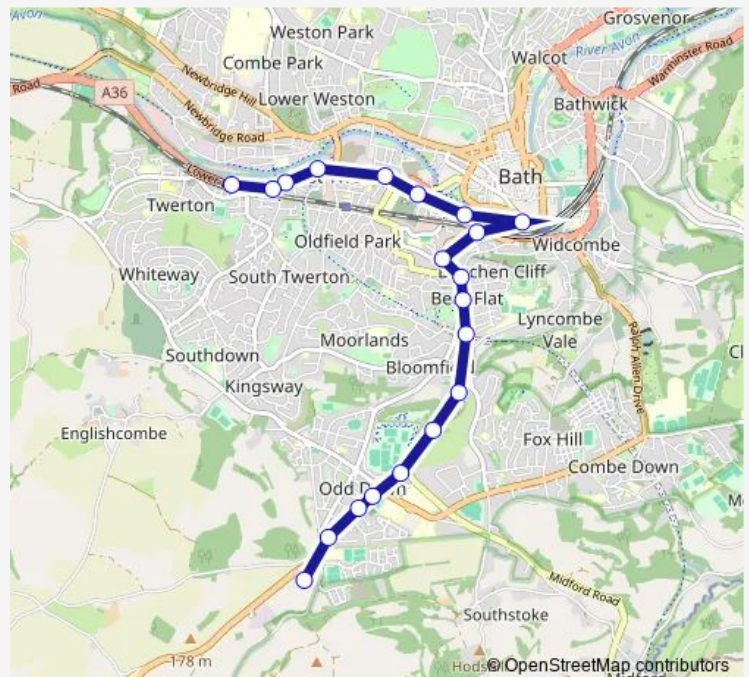

Friday 04:50-06:20

Saturday 05:20-05:50

Sunday —

Route info

Direction: Odd Down P&R

Stops: 20

Trip Duration: 0 hour 16 min

■ 58 — Twerton - Odd Down

Direction

Twerton Mill — Odd Down P&R

21 stops

[Open route schedule](#)

Twerton Mill

Twerton Bridge

Burnham Road

Bellotts Road

Odd Down P&R

Route schedule

Twerton Mill — Odd Down P&R

Monday 04:36-06:06

Tuesday 04:36-06:06

Wednesday 04:36-06:06

Thursday 04:36-06:06

Friday 04:36-06:06

Saturday 05:06-05:36

Sunday —

Route info

Direction: Twerton Mill

Stops: 21

Trip Duration: 0 hour 14 min

58 Bus time schedules and route maps are available in an offline PDF at busmaps.com. Use the busmaps.com website to see live bus times, train schedule or subway schedule, and step-by-step directions for all public transit in Bath