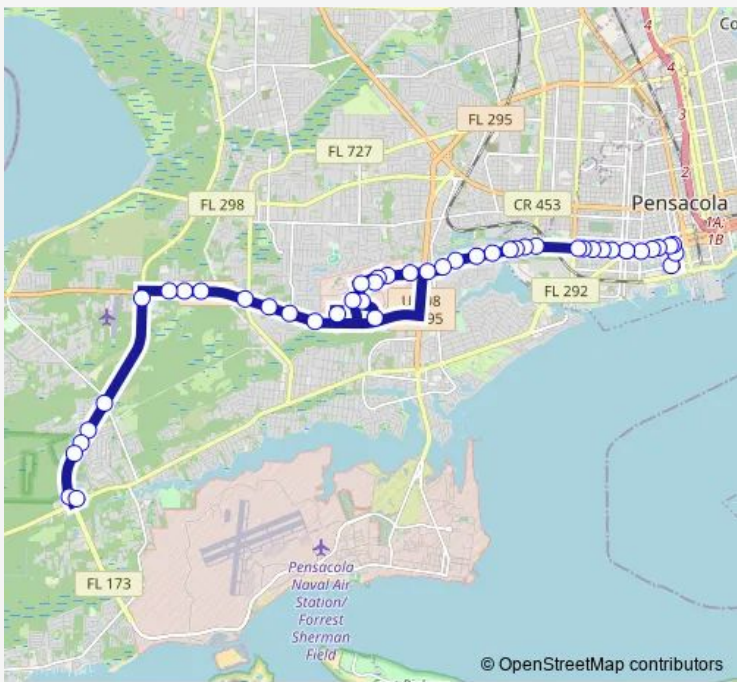

Bus 58 Corry Station / Naval Hospital

[Go to website](#)

Direction
 Downtown Transfer Station — Blue Angel Pkwy & Gulf Beach Hwy (East)
 45 stops
[Open route schedule](#)

- Downtown Transfer Station
- Spring Street & Romana St (North Side)
- Garden St & Spring St
- Garden Street @ Suntrust Bank
- Garden Street & Devilliers St
- Garden Street & Coyle St
- Garden Street & A Street
- Garden St & D Street
- Garden St & G Street
- Garden St & I Street
- Garden St & K Street
- Garden St & M Street
- Garden St & N Street
- Navy Blvd & W Street
- Navy Blvd & Callaway Dr
- Navy Blvd & Chan St
- Navy Blvd & Stillman St
- Navy Blvd @ Pinewood Ln.
- Navy Blvd & Chaseville St.
- Navy Blvd @ Resturant Supplies
- Navy Blvd @ The Pines Apt.

Route schedule
 Downtown Transfer Station — Blue Angel Pkwy & Gulf Beach Hwy (East)

Monday	05:30-17:30
Tuesday	05:30-17:30
Wednesday	05:30-17:30
Thursday	05:30-17:30
Friday	05:30-17:30
Saturday	07:30-17:30
Sunday	07:10-15:10

Route info
 Direction: Downtown Transfer Station
 Stops: 45
 Trip Duration: 0 hour 55 min

58 — Corry Station / Naval Hospital **BusMaps**

Chiefs Way @ Ashton Inn & Suites

Chiefs Way @ Prieto Dr.

On Corry Station

Route info

Direction: Blue Angel Pkwy & Gulf Beach Hwy (East)

Stops: 29

Trip Duration: 1 hour 0 min

Garden Street & Coyle Street

Garden Street & Devilliers Street

Garden Street & Spring Street

Spring Street & Romana Street (South Side)