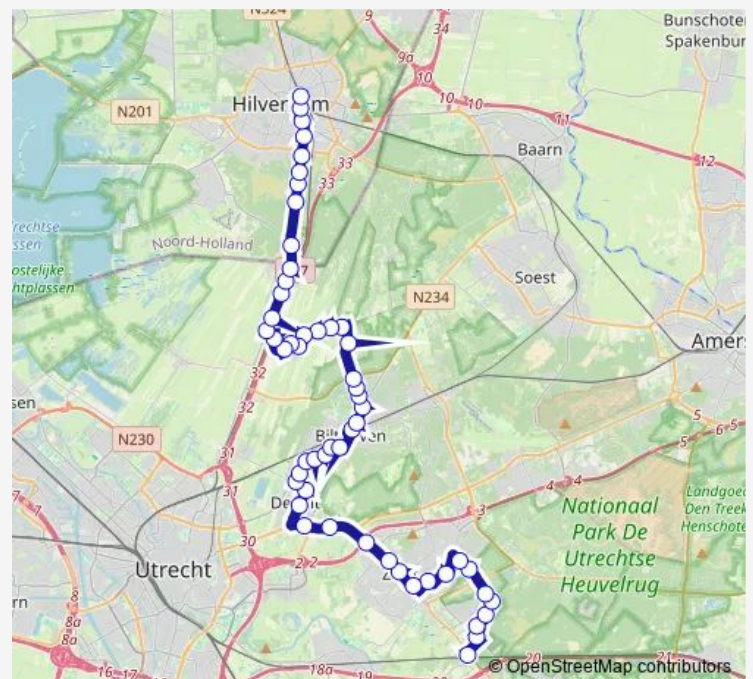

Bilthoven, Poolsterlaan

### Route schedule

Driebergen, Station Driebergen-Zeist — Hilversum, Station

Monday 06:38-20:10

Tuesday 06:38-20:10

Wednesday 06:38-20:10

Thursday 06:38-20:10

Friday 06:38-20:10

Saturday 06:41-20:10

### Route info

Direction: Driebergen, Station Driebergen-Zeist

Stops: 54

Trip Duration: 1 hour 9 min

58 — Hilversum - Zeist via Maartensdijk

Bilthoven, Duivenlaan

Bilthoven, Konijnenlaan

Bilthoven, 2e Brandenburgerweg