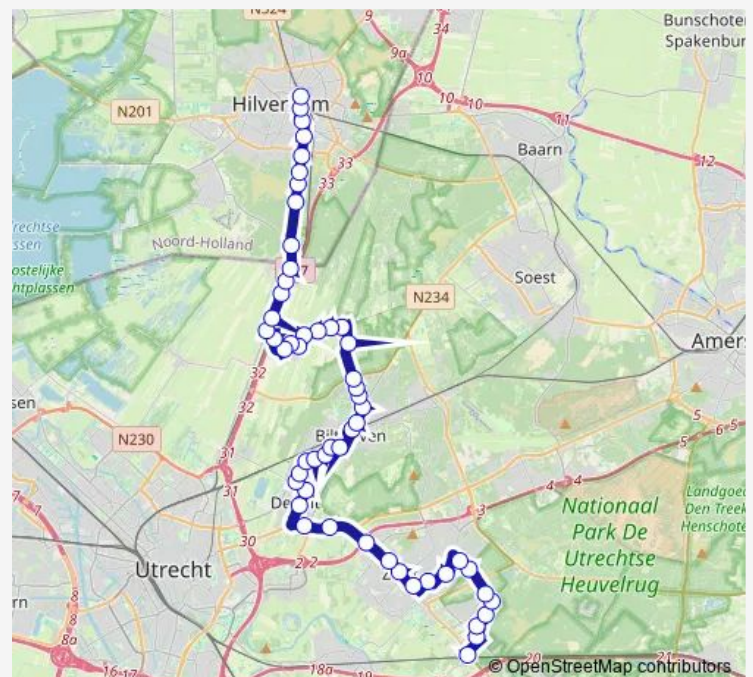

Zeist, Prinses Mariannelaan

Zeist, Oranje Nassaulaan

Zeist, Ziekenhuis

Zeist, Verlengde Slotlaan

Zeist, Busstation

Zeist, Markt

Zeist, Van Renesselaan

Zeist, Griftlaan

Bilthoven, Poolsterlaan

### Route schedule

Driebergen, Station Driebergen-Zeist — Hilversum, Station

Monday 06:38-20:10

Tuesday 06:38-20:10

Wednesday 06:38-20:10

Thursday 06:38-20:10

Friday 06:38-20:10

Saturday 06:41-20:10

### Route info

Direction: Driebergen, Station Driebergen-Zeist

Stops: 54

Trip Duration: 1 hour 3 min

58 — Hilversum - Zeist via Maartensdijk

Bilthoven, Duivenlaan

Bilthoven, Konijnenlaan

Bilthoven, 2e Brandenburgerweg