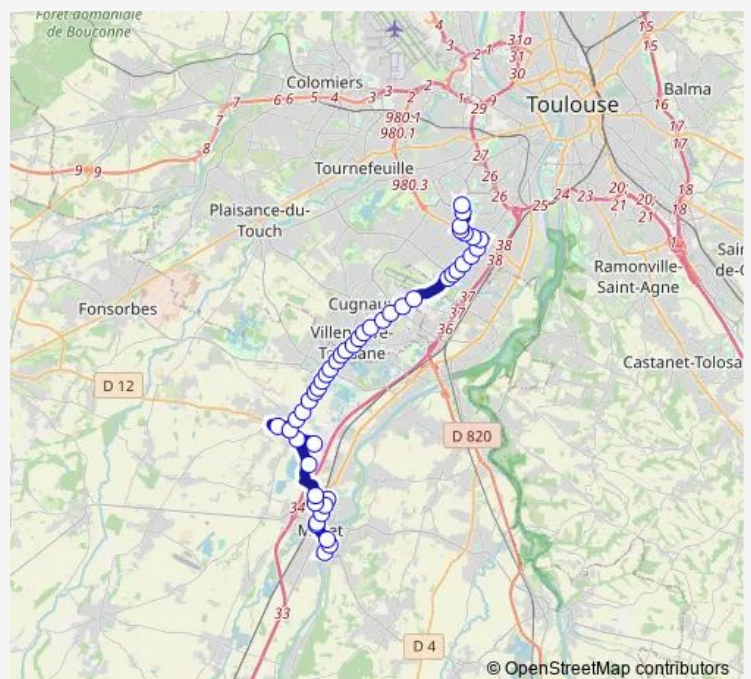

Goubard

Route de Portet

Base Aérienne

Route schedule

Seysses Gay — Basso Cambo

Monday

—

Tuesday

—

Sunday

06:50-18:45

Route info

Direction: Seysses Gay

Stops: 37

Trip Duration: 0 hour 31 min

1er Rtp

Carovis

Tibaous

Carovis

Canto Laouzetto

Villeneuve

Bayès

Coin Fermé

Licard