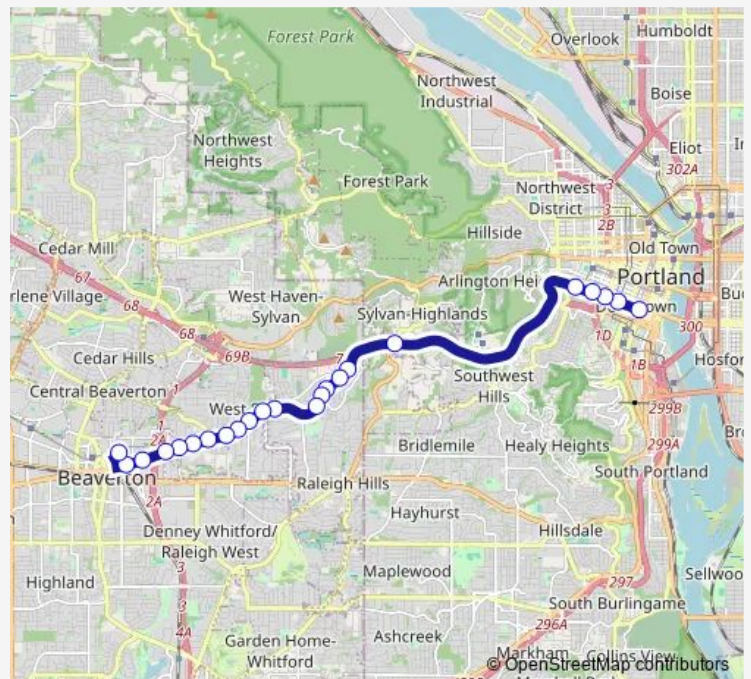

Bus 58 Canyon Rd

[Go to website](#)

Direction
 SW Jefferson between 4th & 5th — Beaverton Transit Center
 23 stops
[Open route schedule](#)

- SW Jefferson between 4th & 5th
- SW Jefferson & 10th
- SW Jefferson & 13th
- SW Jefferson & 16th
- SW Jefferson & 20th
- Hwy 26/Canyon Rd Ramp & SW Skyline
- SW Canyon & Camelot Ct
- SW Canyon & Canyon Crest
- SW Canyon & Benz Park
- SW Canyon & Copel
- 7500 Block SW Canyon
- SW Canyon & Canyon Dr
- SW Canyon & 87th
- SW Canyon & 91st
- SW Canyon & 93rd
- SW Canyon & 96th
- SW Canyon & Walker
- SW Canyon & 104th
- SW Canyon & 107th
- SW Canyon & 110th
- SW Canyon & 115th

Route schedule

SW Jefferson between 4th & 5th — Beaverton Transit Center

Monday	05:52-20:43
Tuesday	05:52-20:43
Wednesday	05:52-20:43
Thursday	05:52-20:43
Friday	05:52-20:43
Saturday	10:38-17:29
Sunday	10:38-17:29

Route info

Direction: SW Jefferson between 4th & 5th
 Stops: 23
 Trip Duration: 0 hour 23 min

■ 58 — Canyon Rd

SW Canyon & Red Robin

Beaverton Transit Center

Direction

Beaverton Transit Center — SW Jefferson between 4th & 5th

SW Jefferson between 4th & 5th

Route schedule

Beaverton Transit Center — SW Jefferson between 4th & 5th

Monday 05:51-20:51

Tuesday 05:51-20:51

Wednesday 05:51-20:51

Thursday 05:51-20:51

Friday 05:51-20:51