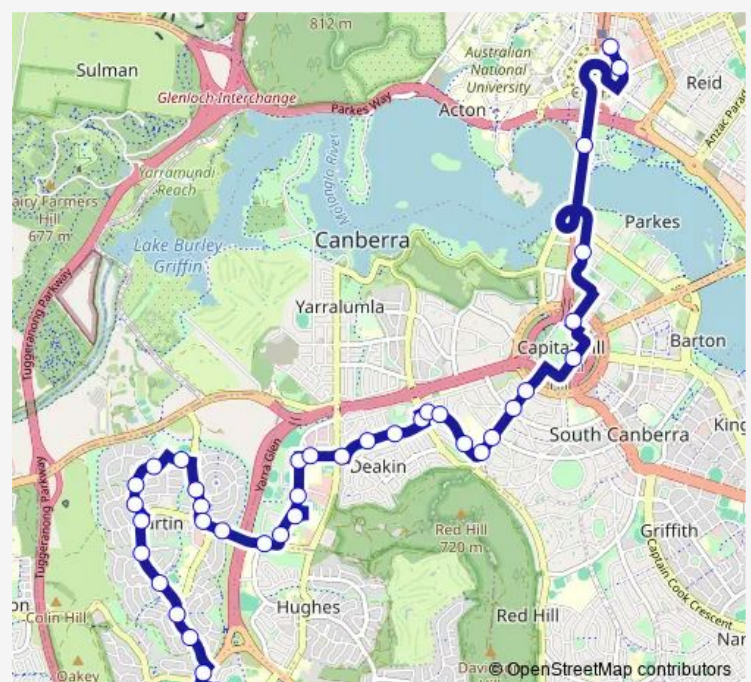

Carruthers St after Allan St

Carruthers St opp Groom St

Denison St opp The Woden School

Denison St after King St

Royal Australian Mint Denison St

Strickland Cr opp John James Hospital

Route schedule

Woden Temporary Interchange Plt 5 — City Interchange Plt 11 Arrivals

Monday 05:46-22:34

Tuesday 05:46-22:34

Wednesday 05:46-22:34

Thursday 05:46-22:34

Friday 05:46-22:34

Saturday 06:10-23:36

Sunday 08:06-20:06

Route info

Direction: Woden Temporary Interchange Plt 5

Stops: 38

Trip Duration: 0 hour 38 min

58 — Woden to City via Curtin & Deakin

Strickland Cr before Macgregor St

Macgregor St before Nathan St

Macgregor St after De Chair St

Friday 05:45-22:30

Saturday 06:15-23:45

Sunday 07:45-19:45

Route info

Direction: City Interchange Plt 10

Stops: 39

Trip Duration: 0 hour 41 min

Mcculloch St before Propsting St