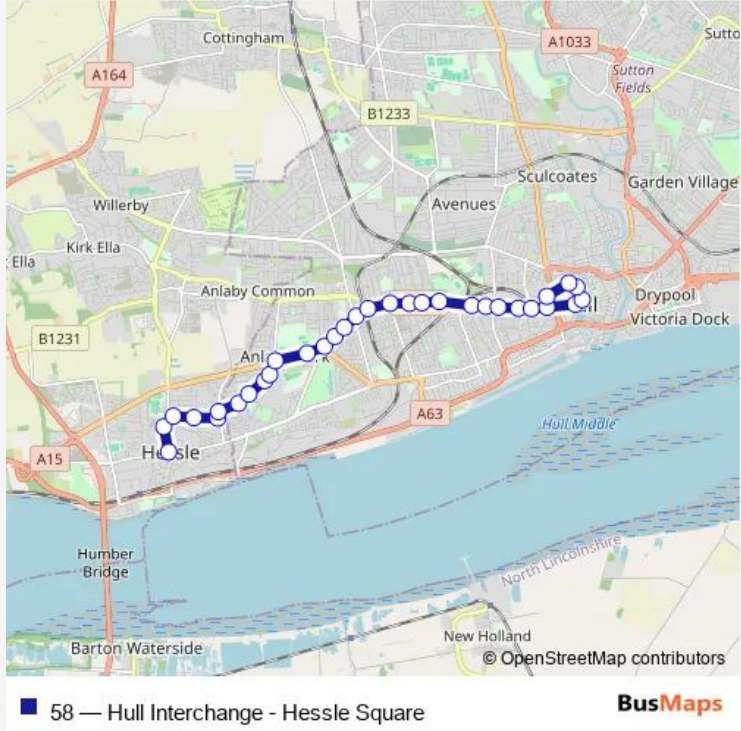

# Bus 58 Hull Interchange - Hessle Square

[Go to website](#)

**Direction**  
 Hessle The Square — Hull Interchange  
 32 stops  
[Open route schedule](#)

- Hessle The Square
- Hessle Beverley Road
- Hessle Sunningdale Road
- Hessle Cottesmore Road
- Hessle Cottesmore Road
- Hessle First Lane
- Mollison Road
- Burcott Garth
- Swanage Walk
- Netherton Road
- Anlaby Park Road North
- Costello Fields
- Fiveways
- Wistow Grove
- Newington Avenue
- Boothferry Park
- Three Tuns
- Silver Cod
- De La Pole Avenue
- Wenlock Barracks
- Mkm Stadium

Route schedule  
 Hessle The Square — Hull Interchange

Monday	05:10-22:30
Tuesday	05:10-22:30
Wednesday	05:10-22:30
Thursday	05:10-22:30
Friday	05:10-22:30
Saturday	06:51-22:30
Sunday	07:17-22:30

Route info  
 Direction: Hessle The Square  
 Stops: 32  
 Trip Duration: 0 hour 37 min

Bond Street E

Albion Street D

Hull Interchange

## Route info

Direction: Hull Interchange

Stops: 29

Trip Duration: 0 hour 37 min

Hessle Cottesmore Road

Hessle Sunningdale Road

Hessle Beverley Road

Hessle The Square