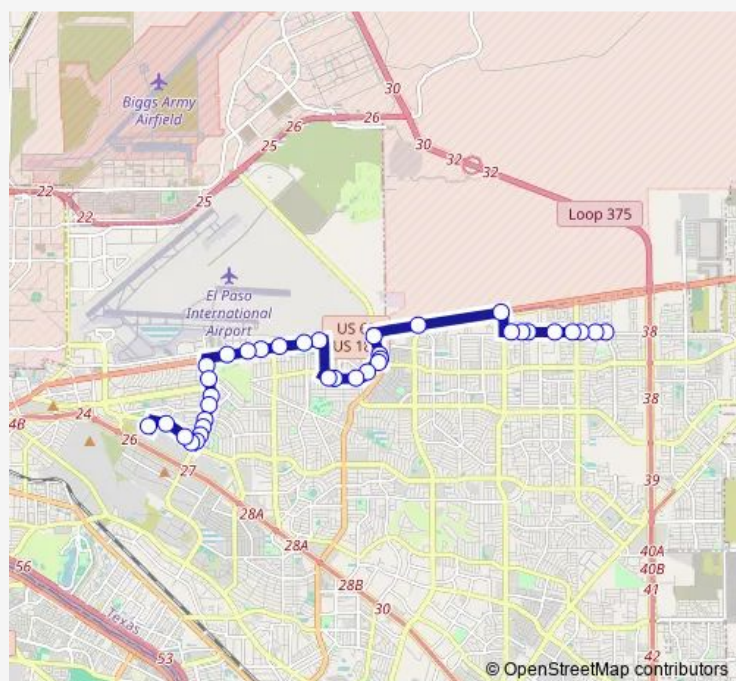

### Direction

Eastside Terminal Bay E — TurnerNehemiah

32 stops

[Open route schedule](#)

Eastside Terminal Bay E

ViscountGerald

ViscountGrover

HawkinsGrover

### Route schedule

Eastside Terminal Bay E — TurnerNehemiah

Monday 08:15-14:55

Tuesday 08:15-14:55

Wednesday 08:15-14:55

Thursday 08:15-14:55

Friday 08:15-14:55

Saturday —

### Route info

Direction: Eastside Terminal Bay E

Stops: 32

Trip Duration: 0 hour 55 min

MontanaPremier Properties

11200 MontanaArvey Park

MontanaGeorge Dieter

11540 MontanaRegency Vill.

## Direction

Eastside Terminal Bay E — TurnerNehemiah

33 stops

[Open route schedule](#)

Eastside Terminal Bay E

ViscountGerald

ViscountGrover

HawkinsGrover