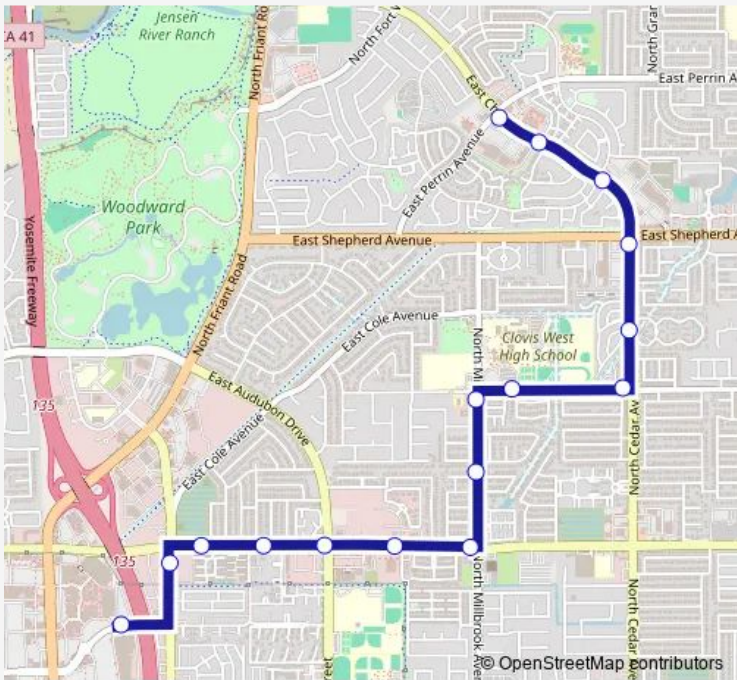

[Go to website](#)

Direction
 Champlain - Perrin — EL Paso Wb
 15 stops
[Open route schedule](#)

- Champlain - Perrin
- SW Champlain 1s
- SW Champlain - Foxhill
- SW Cedar - Shepherd
- SW Cedar - Newhaven
- NW Teague - Cedar
- NW Teague - Eighth
- Millbrook - Teague
- NW Millbrook - Omaha
- NW Nees - Millbrook
- NW Nees - Bond
- NW Nees - First
- NW Nees - Callisch
- SW Fresno - Nees
- EL Paso Wb

Route schedule
 Champlain - Perrin — EL Paso Wb

Monday	07:02-18:27
Tuesday	07:02-18:27
Wednesday	07:02-18:27
Thursday	07:02-18:27
Friday	07:02-18:27
Saturday	11:12-18:12
Sunday	11:12-18:12

Route info
 Direction: Champlain - Perrin
 Stops: 15
 Trip Duration: 0 hour 13 min

Direction

EL Paso Eb — Champlain - Perrin

15 stops

[Open route schedule](#)

EL Paso Eb

NE Fresno - EL Paso

SE Nees - Fresno

SW Nees - Angus

NE Shepherd - Perrin

SW Perrin - Foxhill

Champlain - Perrin

Route schedule

EL Paso Eb — Champlain - Perrin

Monday	06:53-18:15
Tuesday	06:53-18:15
Wednesday	06:53-18:15
Thursday	06:53-18:15
Friday	06:53-18:15
Saturday	11:00-18:00
Sunday	11:00-18:00