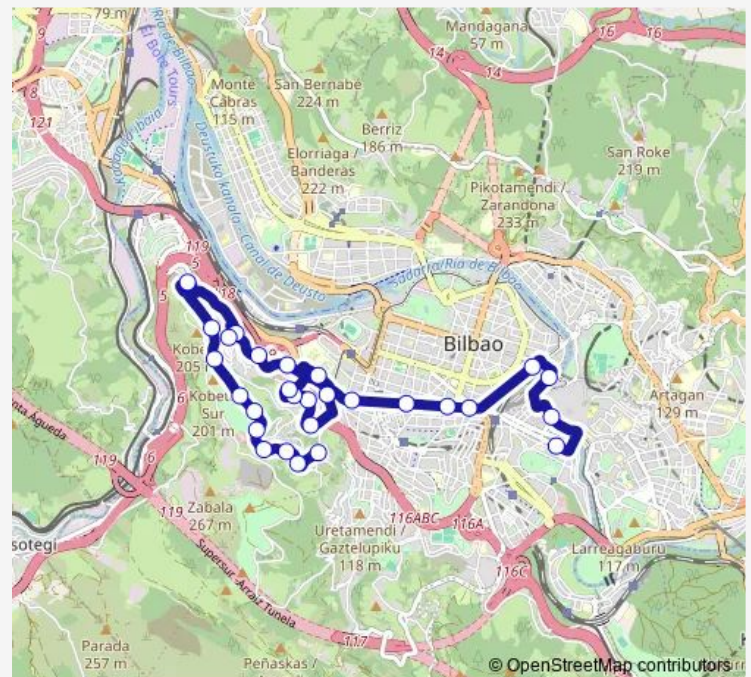

Thursday 06:40-22:40

Friday 06:40-22:40

Saturday 06:40-22:40

Sunday 07:40-22:40

Route info

Direction: Olano fte.4

Stops: 28

Trip Duration: 0 hour 42 min

Monday 06:35-22:10

Tuesday 06:35-22:10

Wednesday 06:35-22:10

Thursday 06:35-22:10

Friday 06:35-22:10

Saturday 06:35-22:30

Sunday 07:00-22:00

Route info