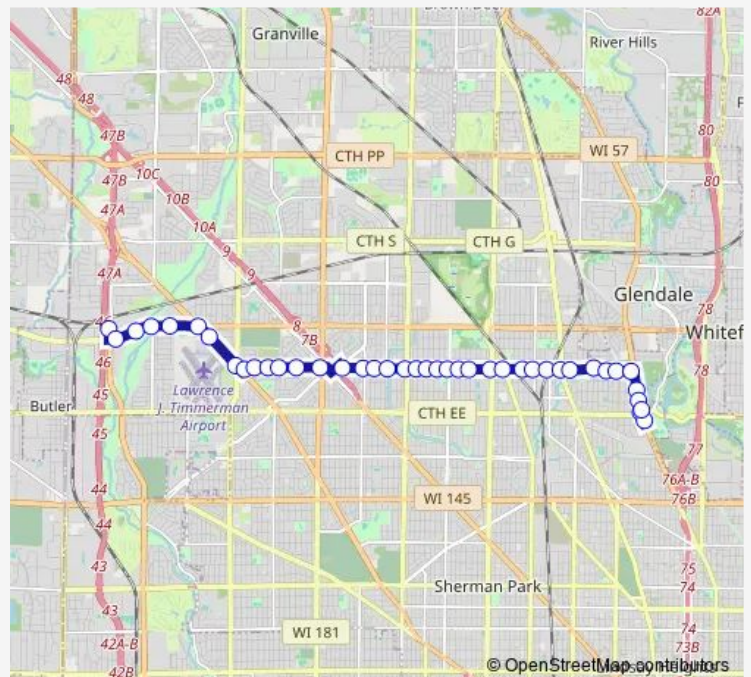

### Route schedule

Green BAY & Hampton — Lovers Lane & Silver Spring

Monday 04:58-00:27<sup>+1</sup>

Tuesday 04:58-00:27<sup>+1</sup>

Wednesday 04:58-00:27<sup>+1</sup>

Thursday 04:58-00:27<sup>+1</sup>

Friday 04:58-00:27<sup>+1</sup>

### Route info

Direction: Green BAY & Hampton

Stops: 38

Trip Duration: 0 hour 20 min

■ 58 — Villard Avenue

Villard & N64

Villard & N66

Villard & N68

## Route info

Direction: Lovers Lane & Silver Spring

Stops: 41

Trip Duration: 0 hour 23 min

Villard & Sherman

Villard & Hopkins

Villard & N37

Villard & N35