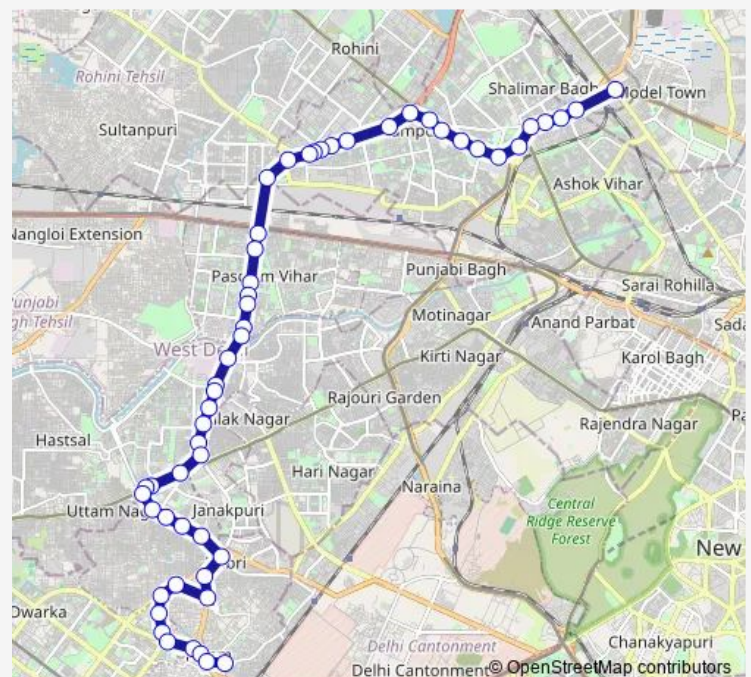

Rohini Depot 3

Mangolpur School

West Enclave (Orr)

Route schedule

Azadpur Terminal — Mangla Puri Terminal

Monday 07:14-22:18

Tuesday 07:14-22:18

Wednesday 07:14-22:18

Thursday 07:14-22:18

Friday 07:14-22:18

Saturday 07:14-22:18

Sunday 07:14-22:18

Route info

Direction: Azadpur Terminal

Stops: 54

Trip Duration: 1 hour 35 min