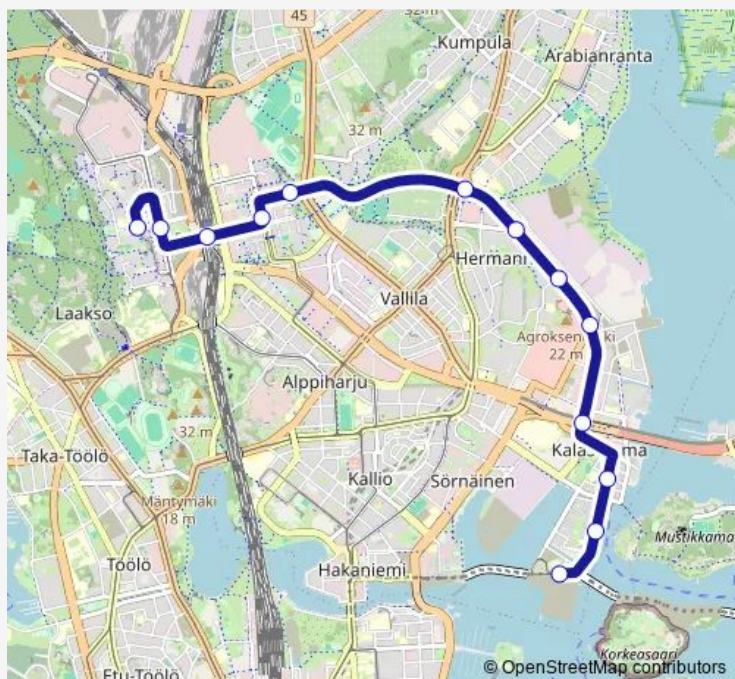

Thursday 05:44-22:47

Friday 06:03-00:07⁺¹

Saturday 06:01-00:11⁺¹

Sunday 06:49-23:55

Route info

Direction: Maistraatintori

Stops: 13

Trip Duration: 0 hour 19 min

Direction

Ruskeasuo — Nihti

20 stops

[Open route schedule](#)

Ruskeasuo

Tilkka

Kuusitie

Jalavatie