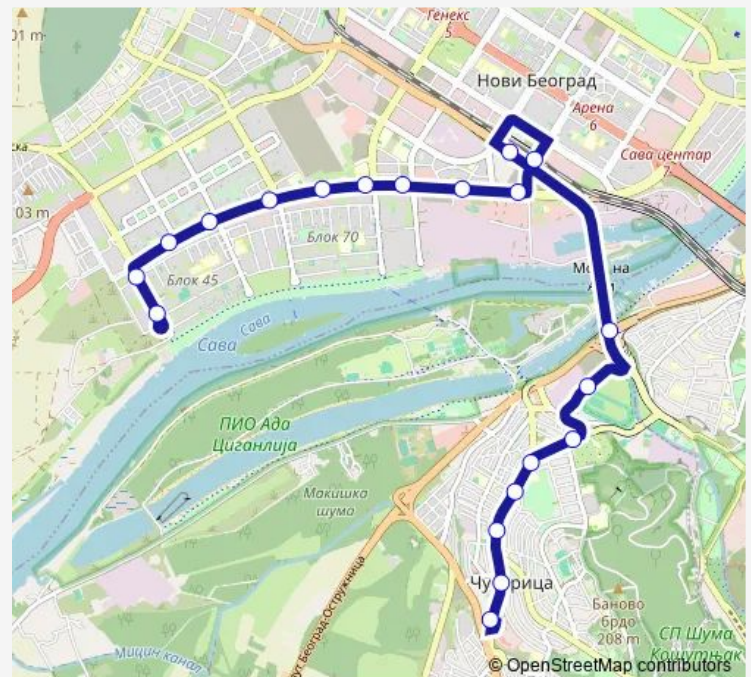

Dr Ivana Ribara

Blok 45

Route schedule

Banovo Brdo — Blok 45

Monday 04:50-23:25

Tuesday 04:50-23:25

Wednesday 04:50-23:25

Thursday 04:50-23:25

Friday 04:50-23:25

Saturday 04:50-23:25

Sunday 04:50-23:25

Route info

Direction: Banovo Brdo

Stops: 20

Trip Duration: 0 hour 50 min

13 — Banovo Brdo - Blok 45

Direction

Blok 45 — Banovo Brdo Ok

20 stops

[Open route schedule](#)

Blok 45

Dr Ivana Ribara

Oš Branko Radičević

Nehruova

Sunday 04:55-23:25

Route info

Direction: Blok 45

Stops: 20

Trip Duration: 0 hour 50 min

13 Tram time schedules and route maps are available in an offline PDF at busmaps.com. Use the busmaps.com website to see live bus times, train schedule or subway schedule, and step-by-step directions for all public transit in Belgrade