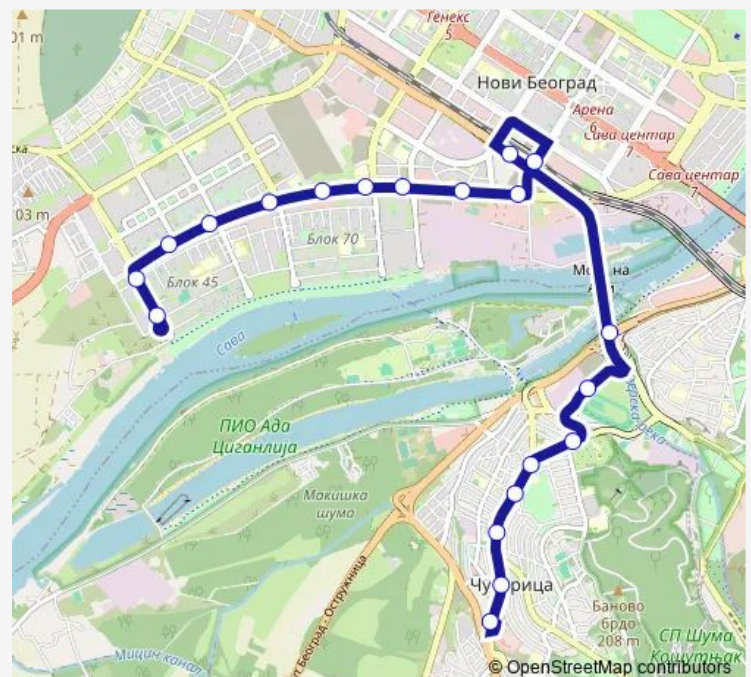

Tram 13 Banovo Brdo - Blok 45[Go to website](#)**Direction**

Banovo Brdo — Blok 45

20 stops

[Open route schedule](#)

Banovo Brdo

Trebevička

Kijevska

Dom Zdravlja

Škola Josif Pančić

Kneza Višeslava

Hipodrom

Petlja Radnička

Đorđa Stanojevića

Železnička Stanica Novi Beograd

Blok 42

Naselje Belvil

Route schedule

Banovo Brdo — Blok 45

Monday 04:50-23:25

Tuesday 04:50-23:25

Wednesday 04:50-23:25

Thursday 04:50-23:25

Friday 04:50-23:25

Saturday 04:50-23:25

Sunday 04:50-23:25

Route info

Direction: Banovo Brdo

Stops: 20

Trip Duration: 0 hour 50 min

13 — Banovo Brdo - Blok 45

Direction

Blok 45 — Banovo Brdo Ok