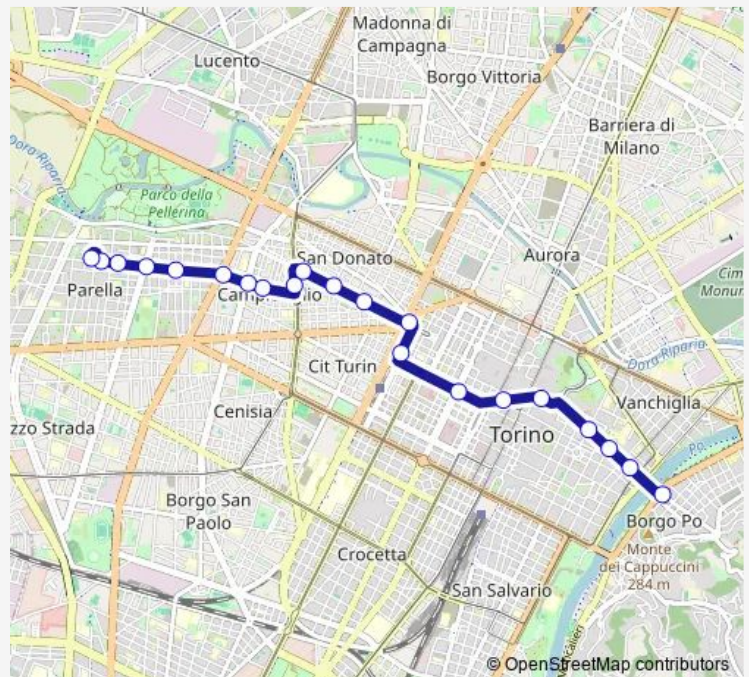

### Route schedule

Fermata 480 - Gran Madre Cap — Fermata 439 - Campanella

Monday	04:29-20:40
Tuesday	04:29-20:40
Wednesday	04:29-20:40
Thursday	04:29-20:40
Friday	04:29-20:40
Saturday	04:29-20:53
Sunday	—

### Route info

Direction: Fermata 480 - Gran Madre Cap

Stops: 21

Trip Duration: 0 hour 30 min

**Direction**

undefined — undefined

0 stops

[Open route schedule](#)

Fermata 480 - Gran Madre Cap