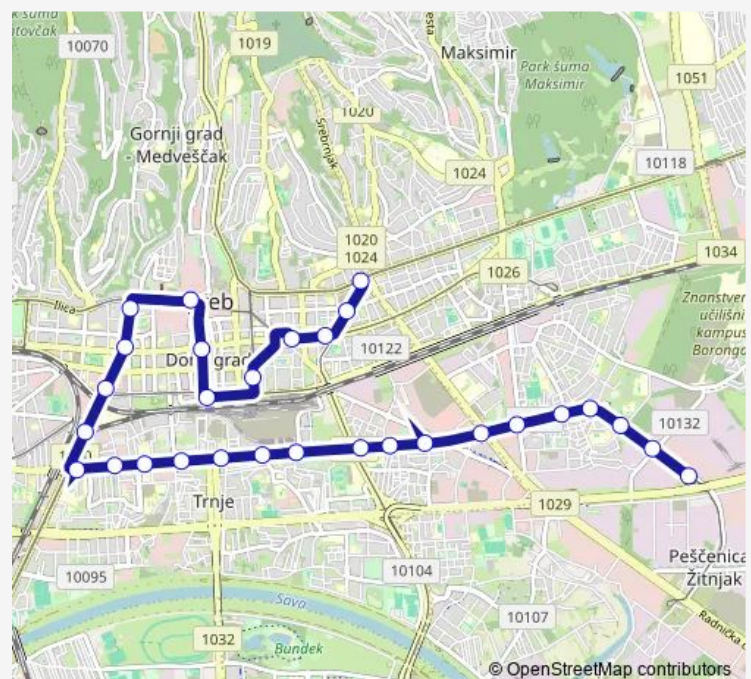

Friday 04:05-08:07

Saturday 04:05-06:49

Sunday 05:10-08:07

Route info

Direction: Ravnice

Stops: 20

Trip Duration: 0 hour 33 min

13 — Žitnjak - Kvater.trg