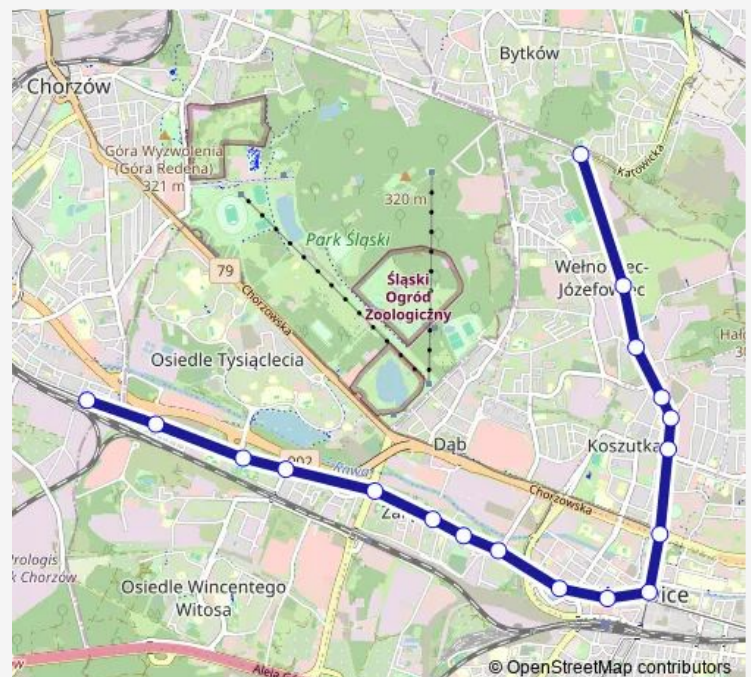

Tram 13

[Go to website](#)

Direction

Chorzów Batory Zajezdnia — Wełnowiec Plac Alfreda

18 stops

[Open route schedule](#)

Chorzów Batory Zajezdnia

Załęże Szkoła

Route schedule

Chorzów Batory Zajezdnia — Wełnowiec Plac Alfreda

Monday 17:40-18:29

Tuesday 17:40-18:29

Wednesday 17:40-18:29

Thursday 17:40-18:29

Friday 17:40-18:29

Saturday —

Sunday —

Route info

Direction: Chorzów Batory Zajezdnia

Stops: 18

Trip Duration: 0 hour 32 min

13 Tram time schedules and route maps are available in an offline PDF at busmaps.com. Use the busmaps.com website to see live bus times, train schedule or subway schedule, and step-by-step directions for all public transit in Katowice