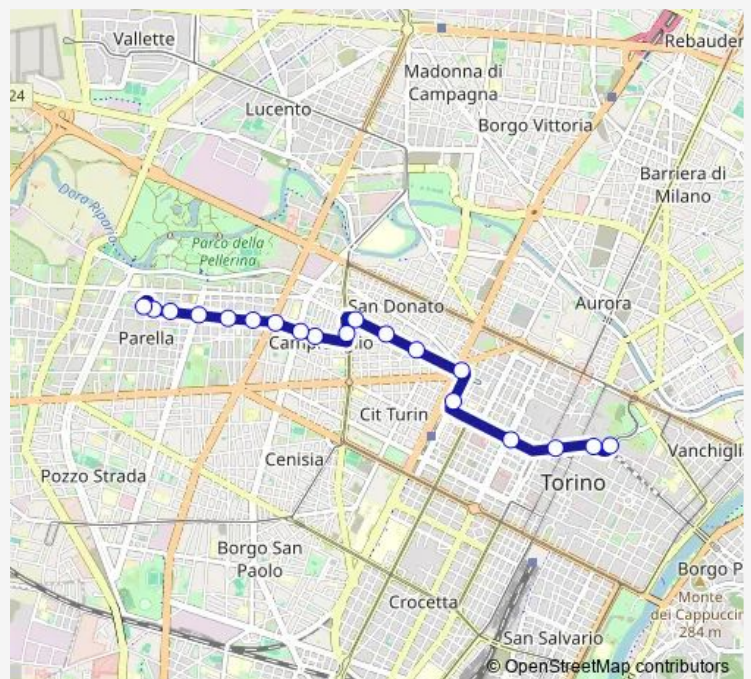

Fermata 442 - Monte Grappa

Fermata 444 - Ghemme

Fermata 448 - Lecce

Fermata 450 - Svizzera

Fermata 452 - Risorgimento

Fermata 1144 - Fabrizi

Fermata 458 - Ospedale Maria Vittoria

Route schedule

Fermata 439 - Campanella — Fermata 458 - Ospedale Maria Vittoria

Monday 09:13-20:11

Tuesday 09:13-20:11

Wednesday 09:13-20:11

Thursday 09:13-20:11

Friday 09:13-20:11

Saturday 20:27-20:49

Sunday 20:17-21:11

Route info

Direction: Fermata 439 - Campanella

Stops: 9

Trip Duration: 0 hour 10 min

13 — piazza Campanella - piazza Castello

Direction

Fermata 409 - Castello Cap — Fermata 439 - Campanella

19 stops

Sunday 04:44-00:30⁺¹

Route info

Direction: Fermata 439 - Campanella

Stops: 19

Trip Duration: 0 hour 36 min

13 Tram time schedules and route maps are available in an offline PDF at busmaps.com. Use the busmaps.com website to see live bus times, train schedule or subway schedule, and step-by-step directions for all public transit in Turin