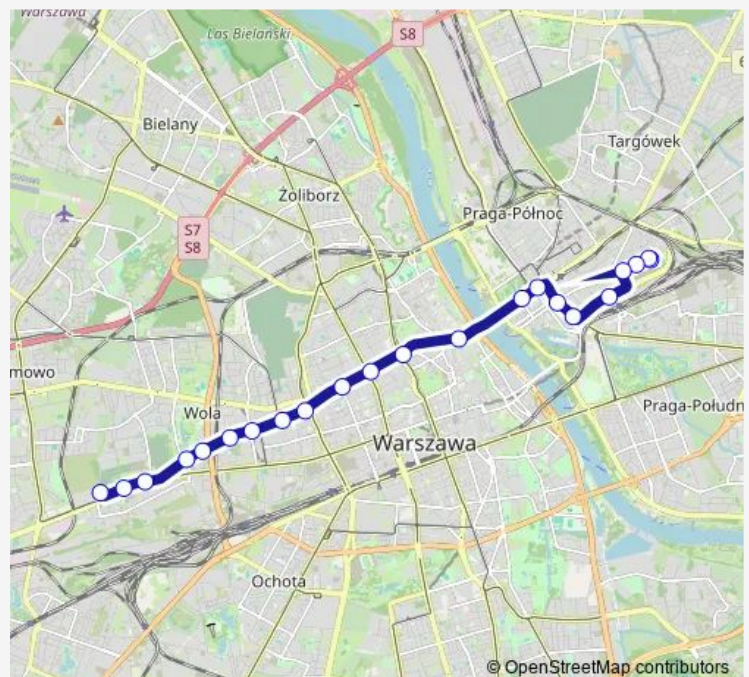

Thursday 05:41-20:26

Friday 05:41-20:26

Saturday 07:31-19:07

Sunday 11:01-19:07

Route info

Direction: Cm. Wolski

Stops: 21

Trip Duration: 0 hour 34 min