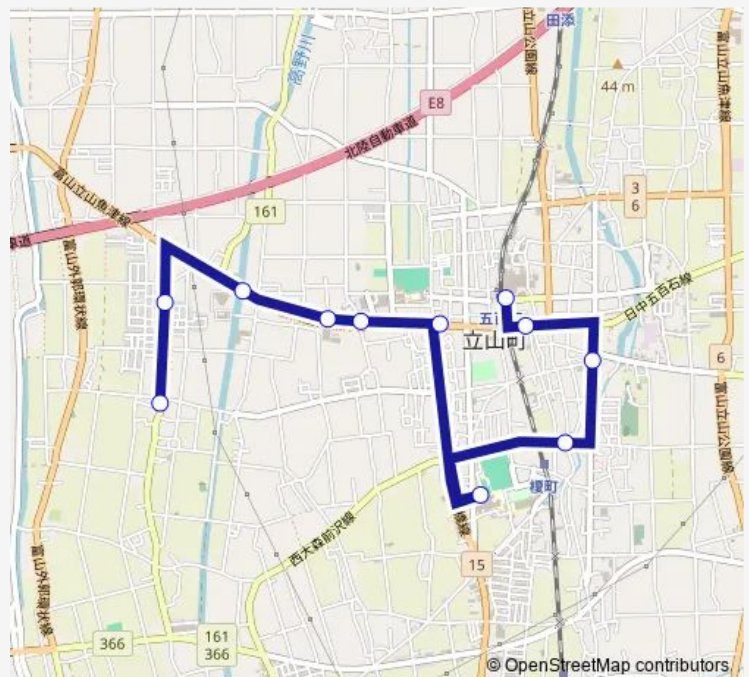

五百石駅前

Route schedule

蔵本新 — 五百石駅前

Monday 07:40-07:52

Tuesday 07:40-07:52

Wednesday 07:40-07:52

Thursday 07:40-07:52

Friday 07:40-07:52

Saturday —

Sunday —

Route info

Direction: 蔵本新

Stops: 11

Trip Duration: 0 hour 18 min

■ 五百石 (石金、大泉、蔵本) 線※学休日運休

五百石 (石金、大泉、蔵本) 線※学休日運休 Bus time schedules and route maps are available in an offline PDF at busmaps.com. Use the busmaps.com website to see live bus times, train schedule or subway schedule, and step-by-step directions for all public transit in Toyama