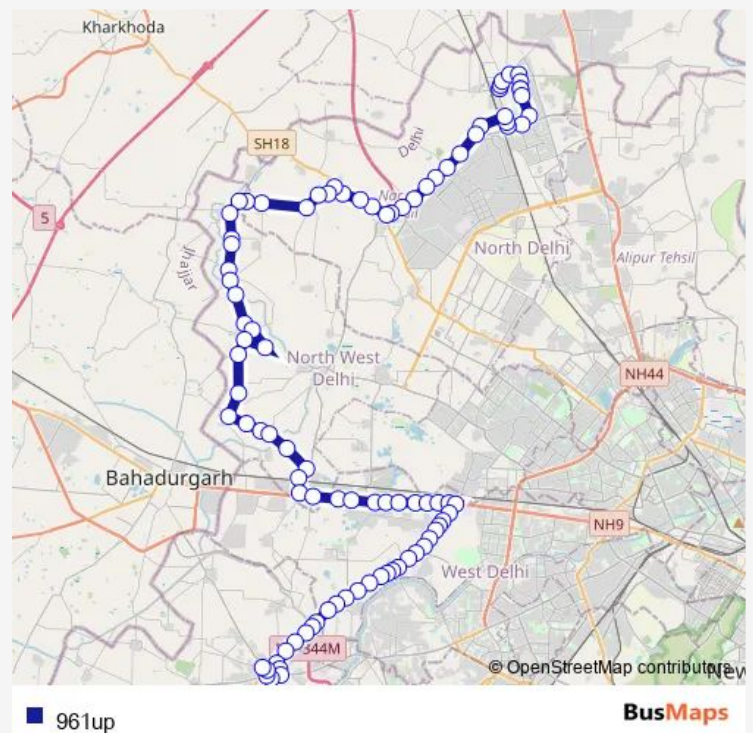

Thursday 06:55-21:55

Friday 06:55-21:55

Saturday 06:55-21:55

Sunday 06:55-21:55

Route info

Direction: Narela Terminal

Stops: 94

Trip Duration: 3 hour 47 min