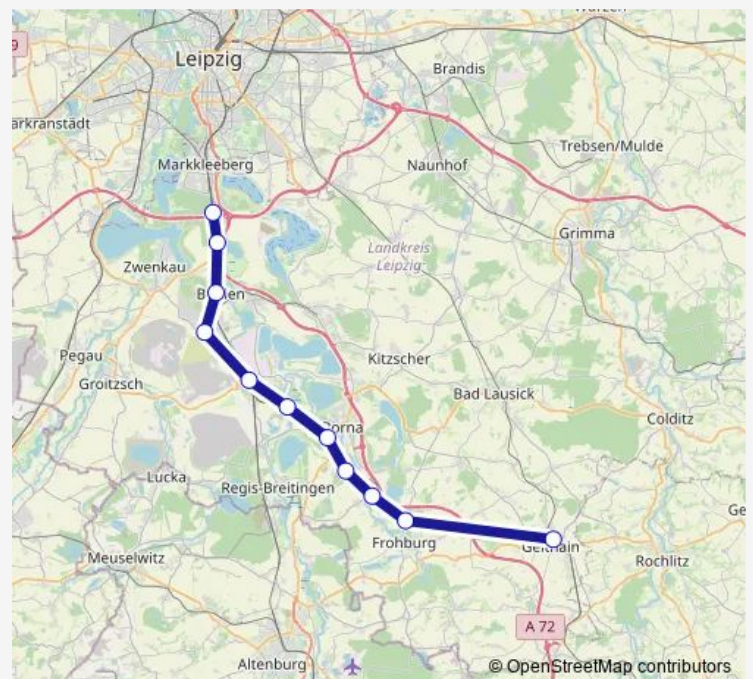

Markkleeberg

Markkleeberg Nord

Leipzig, Karl-Jungbluth-Str./S-Bahnhof Connewitz

Route schedule

Böhlen (Leipzig) — Leipzig, Karl-Jungbluth-Str./S-Bahnhof
Connewitz

Monday —

Tuesday —

Wednesday —

Thursday —

Friday —

Saturday 21:20-22:20

Sunday —

Route info

Direction: Böhlen (Leipzig)

Stops: 7

Trip Duration: 0 hour 35 min

Direction

Leipzig, Karl-Jungbluth-Str./S-Bahnhof Connewitz —
Böhlen (Leipzig)

7 stops

[Open route schedule](#)

Leipzig, Karl-Jungbluth-Str./S-Bahnhof Connewitz

Markkleeberg Nord

Markkleeberg

Markkleeberg-Großstädteln

Route info

Direction: Leipzig, Karl-Jungbluth-Str./S-Bahnhof Connewitz

Stops: 7

Trip Duration: 0 hour 35 min

Direction

Leipzig Messe — Markkleeberg-Gaschwitz

12 stops

[Open route schedule](#)