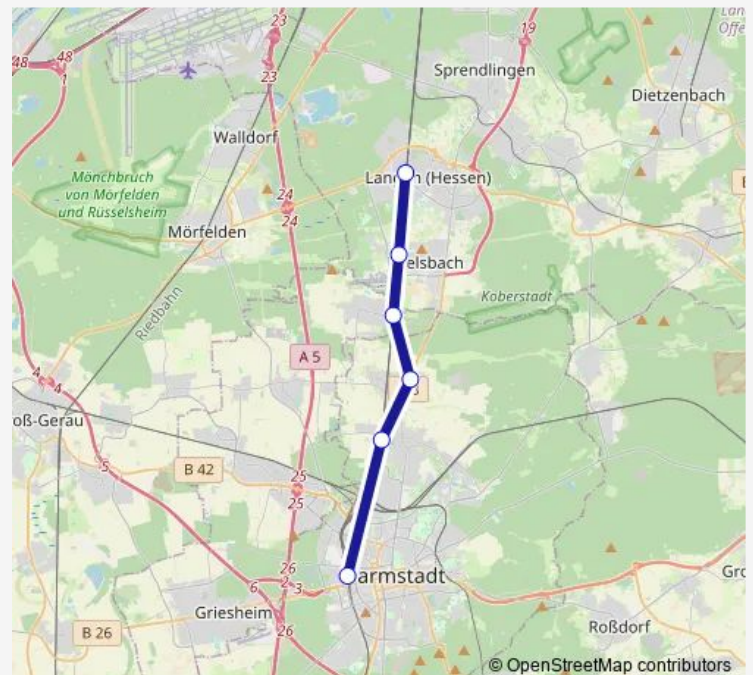

### Direction

Darmstadt Hbf — Langen(Hess)

6 stops

[Open route schedule](#)

Darmstadt Hbf

Darmstadt-Arheilgen

Darmstadt-Wixhausen Messeler-Park-Straße

Erzhausen

### Route schedule

Darmstadt Hbf — Langen(Hess)

Monday	21:57-00:27 <sup>+1</sup>
Tuesday	—
Wednesday	—
Thursday	21:57-00:27 <sup>+1</sup>
Friday	21:57-00:27 <sup>+1</sup>
Saturday	—
Sunday	—

### Route info

Direction: Darmstadt Hbf

Stops: 6

Trip Duration: 0 hour 42 min

■ S6

BusMaps

**Direction**

Langen(Hess) — Darmstadt Hbf

6 stops

[Open route schedule](#)

Langen(Hess)

Egelsbach

Erzhausen

Darmstadt-Wixhausen Messeler-Park-Straße

Darmstadt-Arheilgen

Darmstadt Hbf