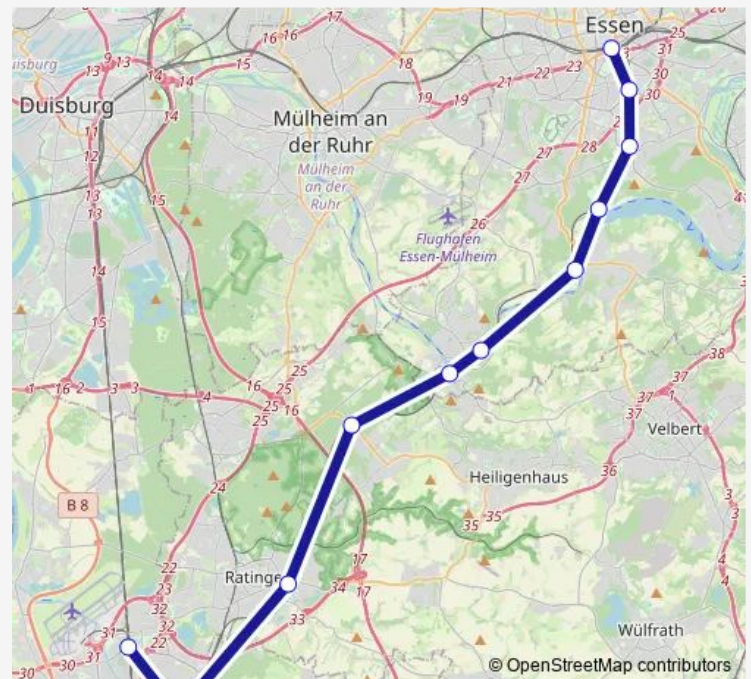

### Direction

undefined — undefined

0 stops

[Open route schedule](#)

### Route schedule

undefined — undefined

Monday	—
Tuesday	—
Wednesday	—
Thursday	—
Friday	20:17-23:11
Saturday	02:22
Sunday	—

### Route info

Direction:

Stops: 0

Trip Duration: — min

■ S6

## Direction

München Ost Friedenstraße — München-Trudering

4 stops

[Open route schedule](#)

München Ost Friedenstraße

München Leuchtenbergring

München-Berg am Laim

München-Trudering