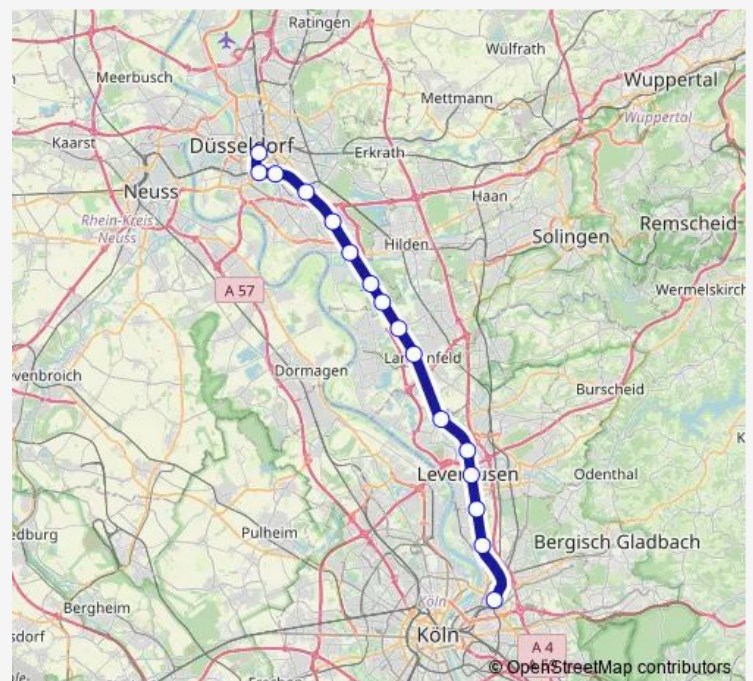

### Route schedule

Köln Nippes S-Bahn — Köln Bf Mülheim

Monday	—
Tuesday	—
Wednesday	—
Thursday	—
Friday	20:58-23:58
Saturday	00:08-04:18
Sunday	—

### Route info

Direction: Köln Nippes S-Bahn

Stops: 5

Trip Duration: 0 hour 41 min