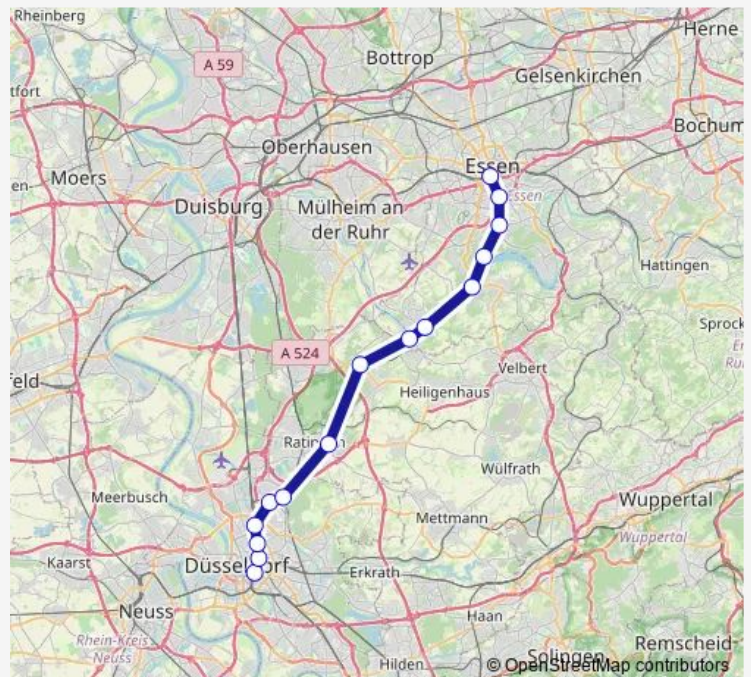

Ratingen Hösel S

Ratingen Ost S

D-Rath S

D-Rath Mitte S

D-Unterrath S

Route schedule

Essen Kettwig S — D-Unterrath S

Monday 00:20-23:50

Tuesday 00:20-23:50

Wednesday 00:20-23:50

Thursday 00:20-23:50

Friday 00:20-23:50

Saturday 00:20-23:50

Sunday 00:20-23:50

Route info

Direction: Essen Kettwig S

Stops: 7

Trip Duration: 0 hour 48 min

■ S6

Direction

Köln Mülheim Bf Mülheim — Bergisch Gladbach (S)

5 stops

[Open route schedule](#)

Köln Mülheim Bf Mülheim

Trip Duration: 0 hour 37 min

Direction

Düsseldorf Hbf — Essen Hbf

15 stops

[Open route schedule](#)

Düsseldorf Hbf

D-Wehrhahn S

D-Zoo S