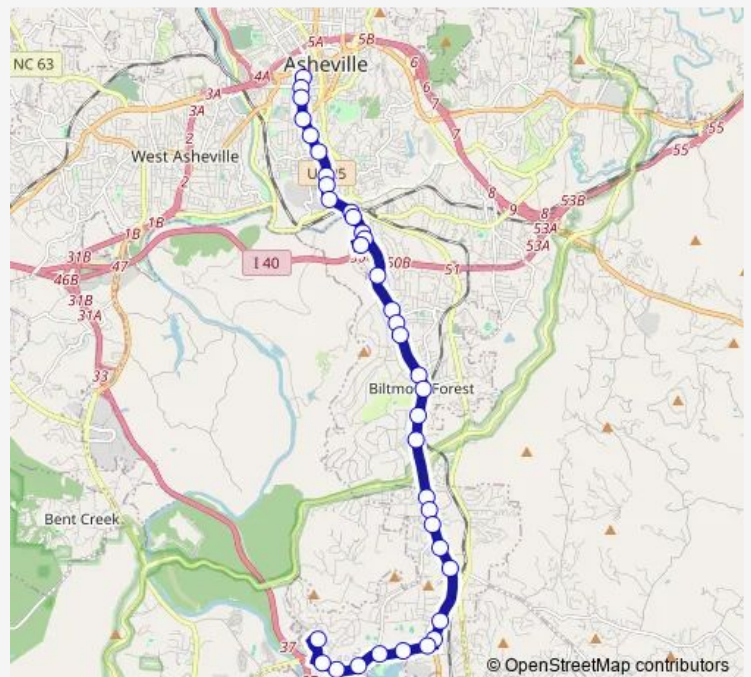

Hendersonville Rd at Eastwood Rd

Route schedule

N4, N5 + S6 Bay — Biltmore Park

Monday	06:15-21:15
Tuesday	06:15-21:15
Wednesday	06:15-21:15
Thursday	06:15-21:15
Friday	06:15-21:15
Saturday	06:15-21:15
Sunday	07:45-16:45

Route info

Direction: N4, N5 + S6 Bay

Stops: 36

Trip Duration: 0 hour 33 min

S6 — South 6

Hendersonville Rd at Carolina Day School

Hendersonville Rd at Lambeth Dr

Hendersonville Rd at Peachtree Rd

Hendersonville Rd at Weirbridge Rd

Hendersonville Rd at Gerber Rd

Hendersonville Rd at Mills Gap Rd

Hendersonville Rd at Springside Rd

Hendersonville Rd at Allen Ave

Long Shoals Rd at Hendersonville Rd

Long Shoals Rd at Miami Cir

Stops: 36

Trip Duration: 0 hour 41 min

Mahec Campus

All Souls Crescent at Angle St

Mcdowell St at Lodge St

Mcdowell St at Saint Dunstons Rd

Mcdowell St at Grindstaff Dr

Mcdowell St at Mission Hospital Entrance