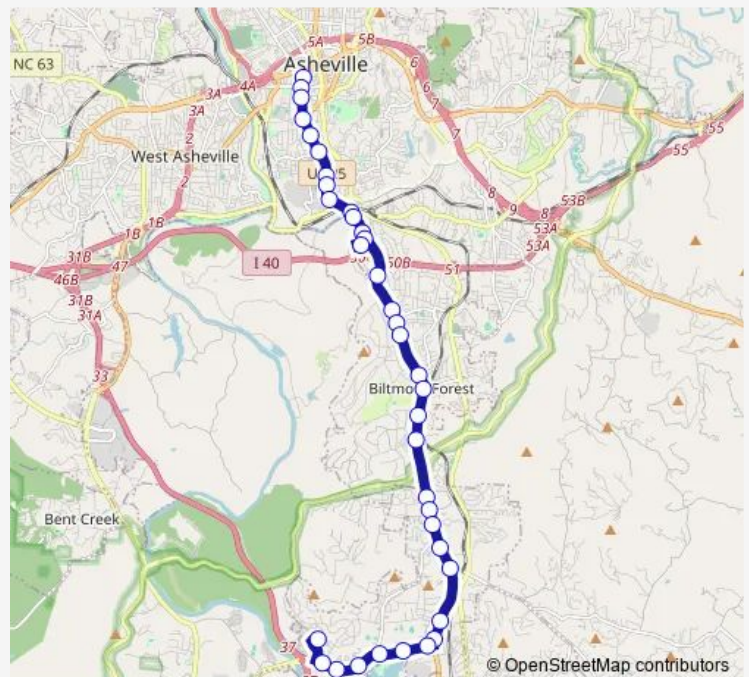

Hendersonville Rd at Eastwood Rd

Route schedule

N4, N5 + S6 Bay — Biltmore Park

Monday	06:15-21:15
Tuesday	06:15-21:15
Wednesday	06:15-21:15
Thursday	06:15-21:15
Friday	06:15-21:15
Saturday	06:15-21:15
Sunday	07:45-16:45

Route info

Direction: N4, N5 + S6 Bay

Stops: 36

Trip Duration: 0 hour 33 min

S6 — South 6

Hendersonville Rd at Carolina Day School

Hendersonville Rd at Lambeth Dr

Hendersonville Rd at Peachtree Rd

Hendersonville Rd at Weirbridge Rd

Hendersonville Rd at Gerber Rd

Hendersonville Rd at Mills Gap Rd

Hendersonville Rd at Springside Rd

Hendersonville Rd at Allen Ave

Long Shoals Rd at Hendersonville Rd

Long Shoals Rd at Miami Cir

Stops: 36

Trip Duration: 0 hour 41 min

Mahec Campus

All Souls Crescent at Angle St

Mcdowell St at Lodge St

Mcdowell St at Saint Dunstons Rd

Mcdowell St at Grindstaff Dr

Mcdowell St at Mission Hospital Entrance