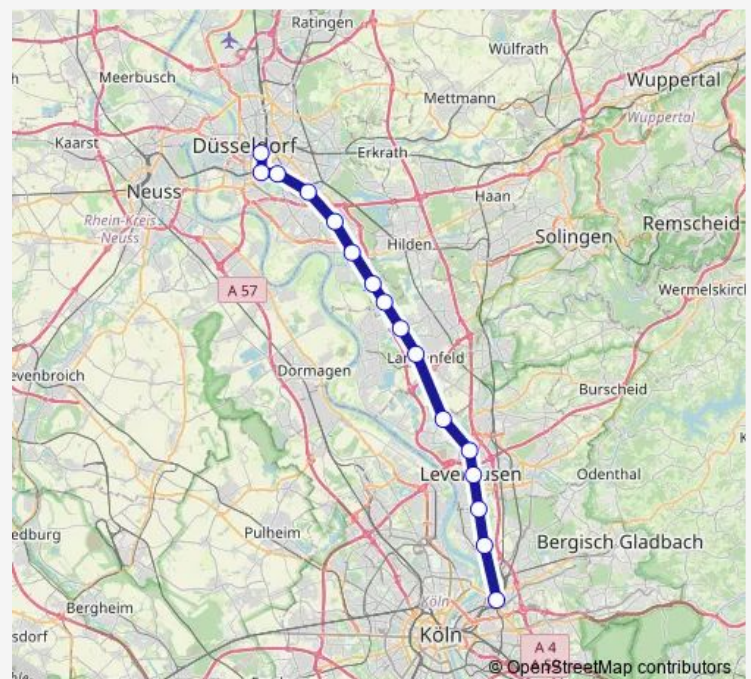

Wednesday 20:55-23:45

Thursday 00:15-02:15

Friday —

Saturday —

Sunday —

Route info

Direction: Köln Bf Mülheim

Stops: 16

Trip Duration: 1 hour 33 min

Direction

Düsseldorf Hbf — Köln Bf Mülheim

16 stops

[Open route schedule](#)

Düsseldorf Hbf

Düsseldorf Volksgarten (S)

Düsseldorf Oberbilk (S)

Düsseldorf Eller Süd (S)

Düsseldorf Reisholz (S)

Düsseldorf Benrath Bf (S)

Düsseldorf Garath (S)

Düsseldorf Hellerhof (S)

Langenfeld Berghausen (S)

Langenfeld (S)

Leverkusen Rheindorf (S)

Tuesday 00:19-01:19

Wednesday 20:19-23:49

Thursday 00:19-03:49

Friday —

Saturday —

Sunday —

Route info

Direction: Düsseldorf Hbf