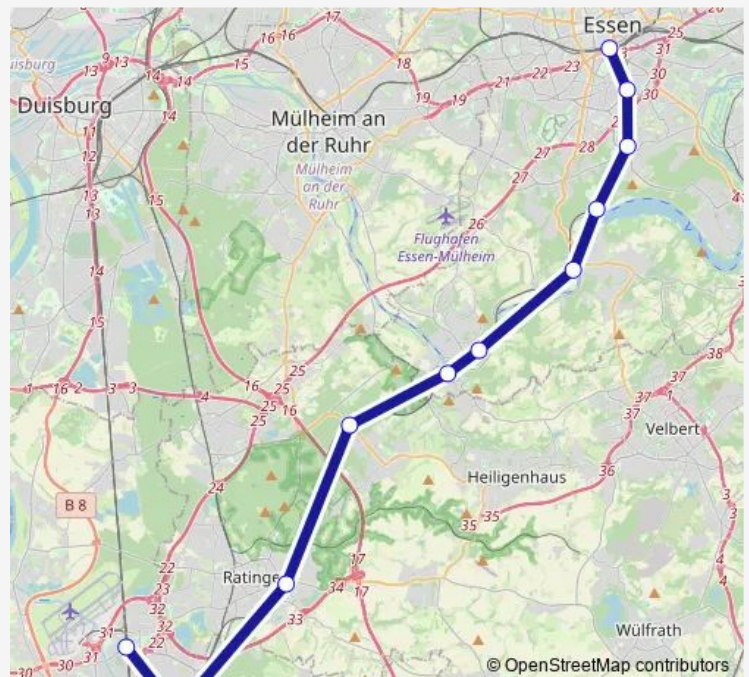

### Direction

Langenfeld (Rheinl) S — Düsseldorf Hbf

10 stops

[Open route schedule](#)

Langenfeld (Rheinl) S

Langenfeld Berghausen S

D-Hellerhof S

D-Garath S

D-Benrath S

D-Reisholz S

D-Eller Süd S

D-Oberbilk S U

D-Volksgarten S

Düsseldorf Hbf

### Route schedule

Langenfeld (Rheinl) S — Düsseldorf Hbf

Monday —

Tuesday 21:16-23:46

Wednesday 00:16-03:56

Thursday —

Friday —

Saturday —

### Route info

Direction: Langenfeld (Rheinl) S

Stops: 10

Trip Duration: 0 hour 44 min

■ S6