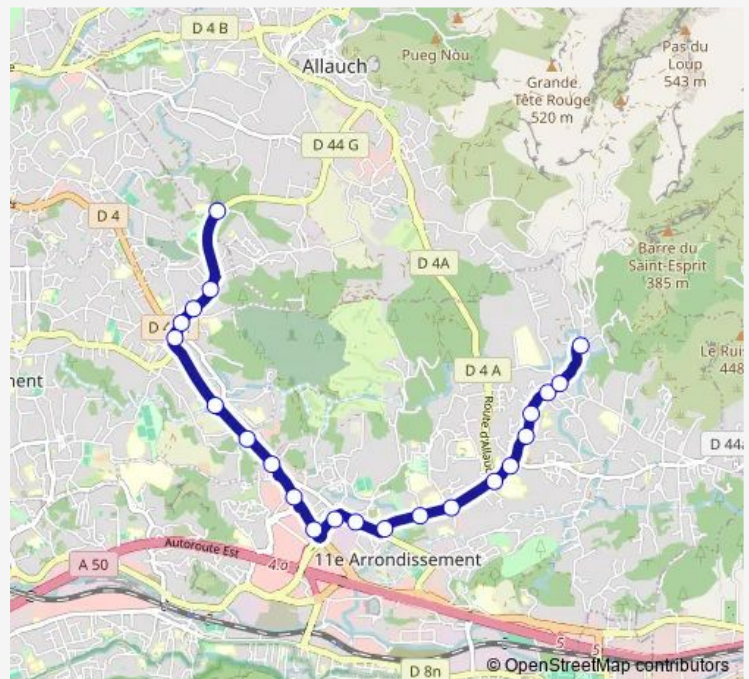

Thursday 15:05-17:10

Friday 15:05-17:10

Saturday —

Sunday —

Route info

Direction: Lycée Monte Cristo

Stops: 22

Trip Duration: 0 hour 25 min