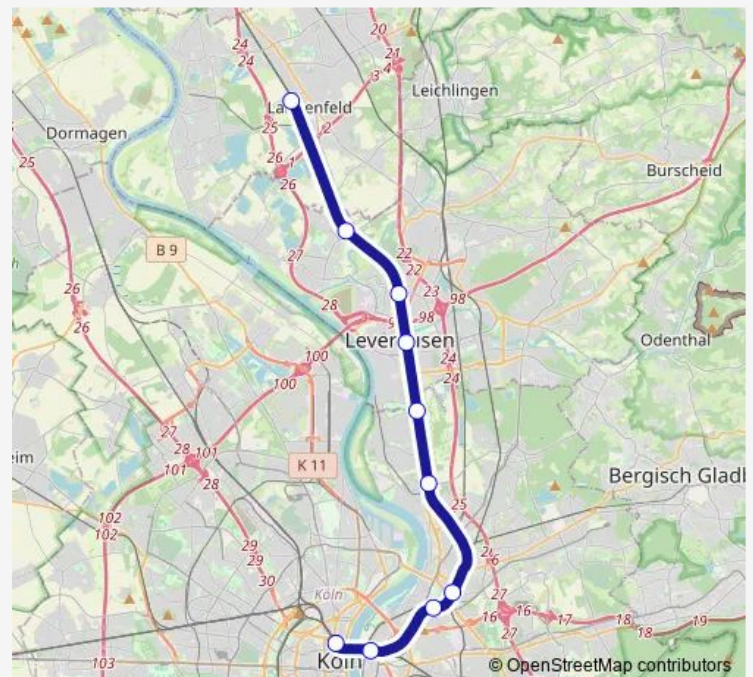

Leverkusen Küppersteg (S)

Leverkusen Leverkusen Mitte Bf

Leverkusen Chempark S-Bahn

Köln Stammheim S-Bahn

Köln Bf Mülheim

Köln Buchforst S-Bahn

Köln Köln Messe/Deutz Bf

Köln Hbf

Route schedule

Langenfeld (S) — Köln Hbf

Monday 00:10-23:40

Tuesday 00:10-23:40

Wednesday 00:10-23:40

Thursday 00:10-23:40

Friday 00:10-23:40

Saturday 00:10-23:40

Sunday 00:10-23:40

Route info

Direction: Langenfeld (S)

Stops: 10

Trip Duration: 1 hour 22 min

■ S6

BusMaps

Direction

Thursday 00:08-23:51

Friday 00:08-23:51

Saturday 00:08-23:51

Sunday 00:08-23:51

Route info

Direction: Köln Bf Mülheim

Stops: 16

Trip Duration: 1 hour 53 min