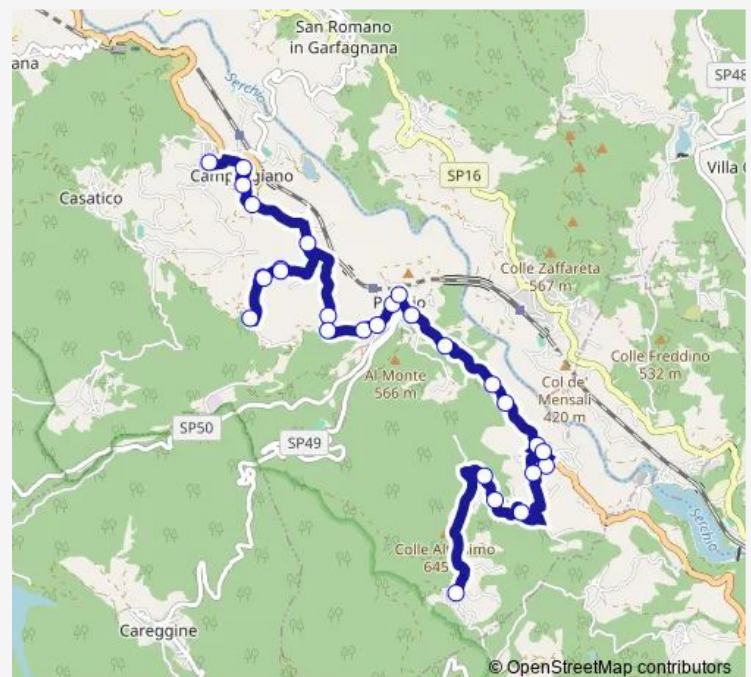

Via Roccalberti Loc.Borelletta I

Via Roccalberti Loc.Borelletta li

Roccalberti Capolinea

Via Roccalberti Loc.Borelletta I

Via Roccalberti Loc.Borelletta li

Ss.445 Bv.Roccalberti

Ss.445 Civ.1

Loc.Piastrella Civ.1

Bivio Filicaia

Route schedule

Camporgiano Scuole 1 — Sillicano Piazza

Monday 07:30-16:15

Tuesday 16:15

Wednesday 07:30-16:15

Thursday 16:15

Friday 07:30-16:15

Saturday —

Sunday —

Route info

Direction: Camporgiano Scuole 1

Stops: 28

Trip Duration: 0 hour 40 min

■ S6 — Servizi Scolastici Camporgiano

Filicaia Elementari

Ss.445 Filicaia Chiesa

Noceto Di Sotto Civ.1

Campo Sportivo Filicaia

Noceto Bv.Sillicano

Via Noceto Bv.Collizzana

Sillicano Piazza

S6 Bus time schedules and route maps are available in an offline PDF at busmaps.com. Use the busmaps.com website to see live bus times, train schedule or subway schedule, and step-by-step directions for all public transit in Camporgiano