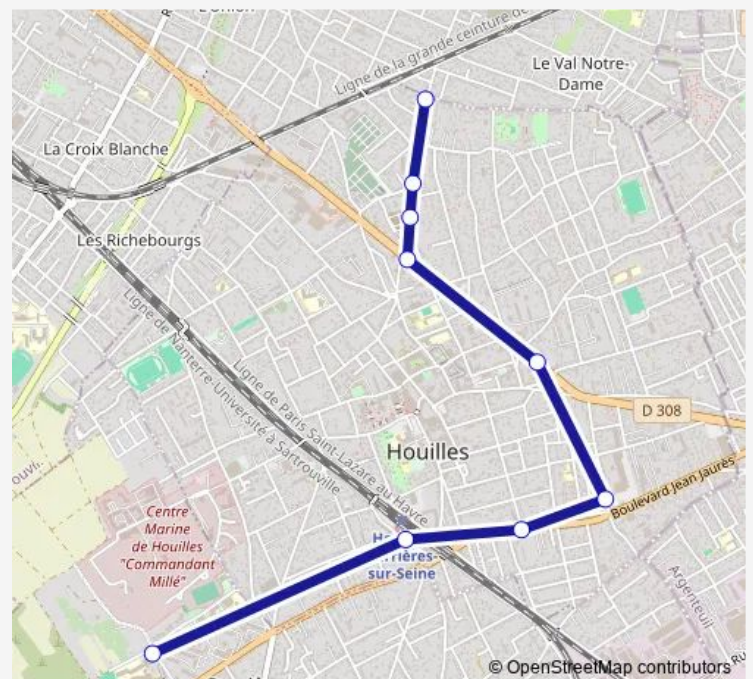

### Direction

Lycée Les Pierres Vives — Martyrs

9 stops

[Open route schedule](#)

Lycée Les Pierres Vives

Gare de Houilles - Carrières-sur-Seine

Jean Jaurès

La Fontaine

### Route schedule

Lycée Les Pierres Vives — Martyrs

Monday	—
Tuesday	—
Wednesday	12:10-13:10
Thursday	17:15-18:15
Friday	17:15-18:15
Saturday	—
Sunday	—

### Route info

Direction: Lycée Les Pierres Vives

Stops: 9

Trip Duration: 0 hour 25 min