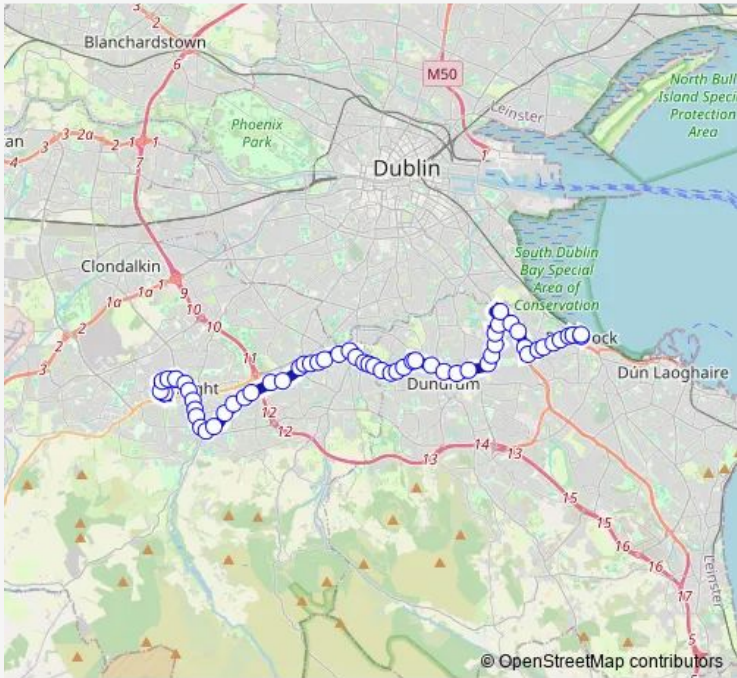

Bus S6 The Square - Blackrock Station

[Go to website](#)

Direction
 The Square — Blackrock Station
 58 stops
[Open route schedule](#)

- The Square
- Tallaght Luas
- Tallaght Hospital
- South Dublin Cc
- Belgard Square North
- Tallaght Village
- Village Green
- St Maelruan's Park
- The Crescent
- Seskin View Road
- Kiltipper Road
- Old Bawn Centre
- Firhouse College
- Firhouse Road
- Ballycullen Avenue
- Woodlawn
- Monalea Wood
- Knocklyon Avenue
- Green Acre Court
- Woodbrook Park
- Old Bridge Road

Route schedule
 The Square — Blackrock Station

Monday	05:30-23:30
Tuesday	05:30-23:30
Wednesday	05:30-23:30
Thursday	05:30-23:30
Friday	05:30-23:30
Saturday	06:00-23:30
Sunday	07:30-23:30

Route info
 Direction: The Square
 Stops: 58
 Trip Duration: 0 hour 55 min

S6 — The Square - Blackrock Station **BusMaps**

Anne Devlin Road

Butterfield Grove

Rathfarnham Sc

Charleville Square

Owendore Avenue

Willbrook Road

Rathfarnham Wood

Thursday 05:30-23:30

Friday 05:30-23:30

Saturday 06:00-23:30

Sunday 07:30-23:30

Route info

Direction: Blackrock Station

Stops: 60

Trip Duration: 0 hour 54 min