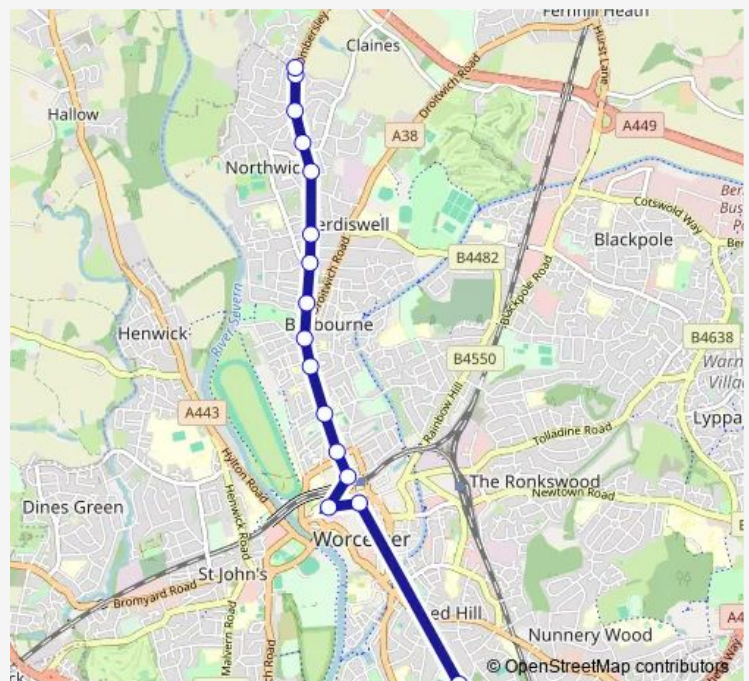

Moor Street

The Tything

Foregate Street Station

Crowngate Bus Station

Blessed Edward Olcorne High School

Route schedule

Green Lane Terminus — Blessed Edward Olcorne High School

Monday 07:57

Tuesday —

Wednesday 07:57

Thursday 07:57

Friday 07:57

Saturday —

Sunday —

Route info

Direction: Green Lane Terminus

Stops: 15

Trip Duration: 0 hour 38 min

■ S6 — Bevere - Blessed Edward

Direction

Blessed Edward Olcorne High School — Green Lane

15 stops

[Open route schedule](#)

Blessed Edward Olcorne High School

Monday 15:25

Tuesday 15:25

Wednesday 15:25

Thursday 15:25

Friday 15:25

Saturday —

Sunday —

Route info