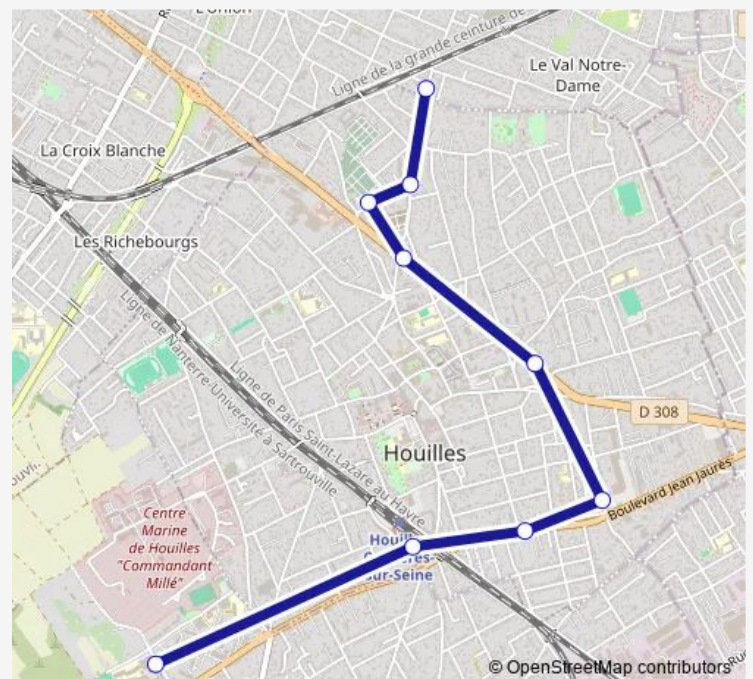

Direction

Martyrs — Lycée Les Pierres Vives

10 stops

[Open route schedule](#)

Martyrs

Écoles

Cimetière

Camille Pelletan

Les Blanchés

Ernest Renan

La Fontaine

Jean Jaurès

Gare de Houilles - Carrières-sur-Seine

Lycée Les Pierres Vives

Route schedule

Martyrs — Lycée Les Pierres Vives

Monday 07:10-08:21

Tuesday 07:10-08:21

Wednesday 07:10-08:21

Thursday 07:10-08:21

Friday —

Saturday —

Sunday —

Route info

Direction: Martyrs

Stops: 10

Trip Duration: 0 hour 27 min

Direction

Lycée Les Pierres Vives — Martyrs

9 stops

[Open route schedule](#)

Lycée Les Pierres Vives