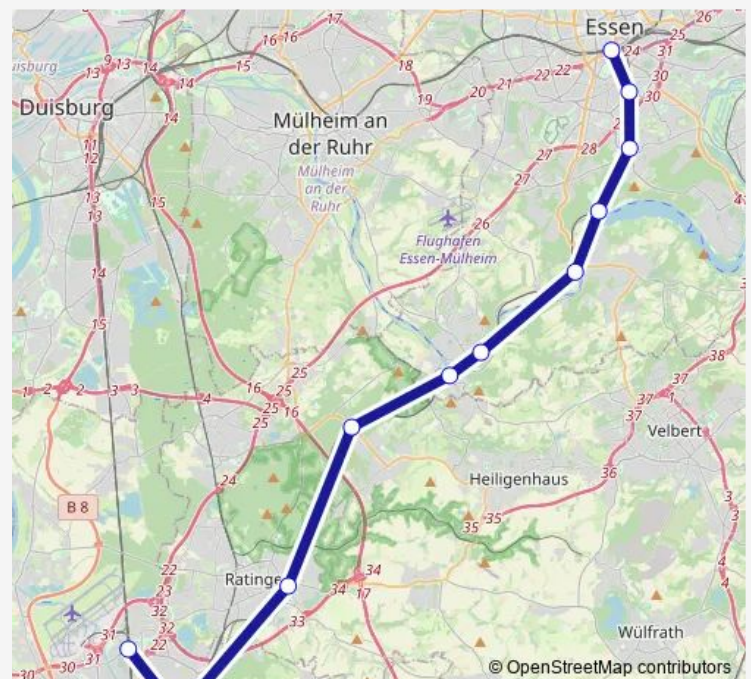

Bad Homburg

Seulberg Linde, Friedrichsdorf

Friedrichsdorf(Taunus)

### Route schedule

Frankfurt-Rödelheim — Friedrichsdorf(Taunus)

Monday	—
Tuesday	—
Wednesday	19:55-01:25 <sup>+1</sup>
Thursday	22:35-01:02 <sup>+1</sup>
Friday	01:32-02:02
Saturday	—
Sunday	—

### Route info

Direction: Frankfurt-Rödelheim

Stops: 7

Trip Duration: 0 hour 58 min

■ S6

BusMaps

## Direction

München Ost Friedenstraße — München-Trudering

4 stops

[Open route schedule](#)

München Ost Friedenstraße

München Leuchtenbergring

München-Berg am Laim

München-Trudering