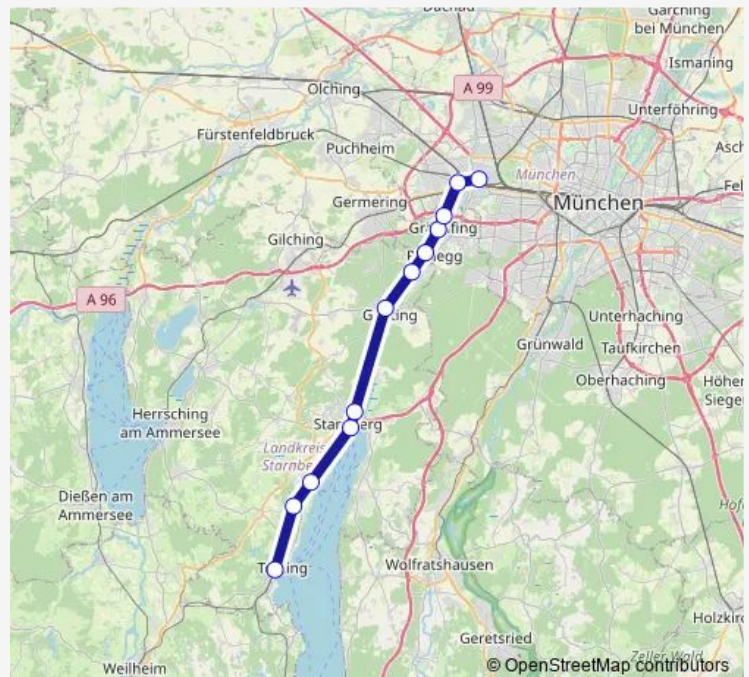

Route schedule

Tutzing — Pasing Bf. Nord

Monday	22:14-23:56
Tuesday	00:16-23:56
Wednesday	00:08-23:28
Thursday	00:08-23:28
Friday	00:08-23:28
Saturday	00:08-01:08
Sunday	—

Route info

Direction: Tutzing

Stops: 12

Trip Duration: 1 hour 46 min

■ S6

BusMaps

Direction

Trudering — Ostbahnhof Friedenstraße

4 stops

[Open route schedule](#)

Trudering

Thursday 00:01-23:21

Friday 00:01-23:21

Saturday 00:01-23:41

Sunday 00:01-23:41

Route info

Direction: Trudering

Stops: 4

Trip Duration: 0 hour 11 min

Sunday 00:05-23:25

Route info

Direction: Ostbahnhof Friedenstraße

Stops: 4

Trip Duration: 0 hour 11 min

Direction

Gauting — Tutzing

6 stops