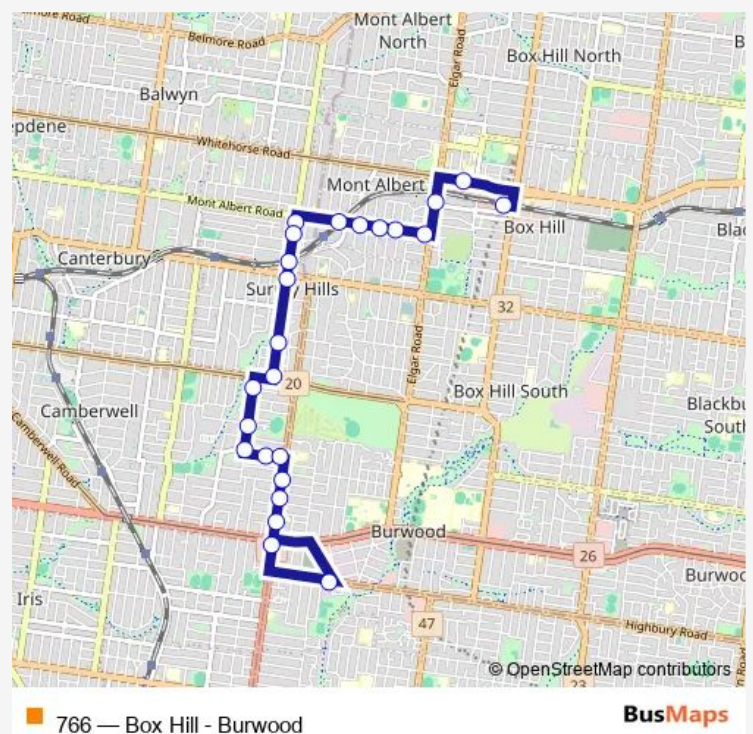

Iris St/Warrigal Rd (Burwood)

Wallace Rd/Warrigal Rd (Burwood)

Route schedule

Box Hill Bus Station/Station St (Box Hill) — Burwood Hwy/Warrigal Rd (Glen Iris)

Monday	06:04-21:04
Tuesday	06:04-21:03
Wednesday	06:04-21:03
Thursday	06:04-21:03
Friday	06:04-21:03
Saturday	06:56-21:04
Sunday	07:56-21:04

Route info

Direction: Box Hill Bus Station/Station St (Box Hill)

Stops: 24

Trip Duration: 0 hour 26 min

St Benedicts School/Warrigal Rd (Burwood)

Evans St/Highbury Rd (Burwood)

Burwood Hwy/Warrigal Rd (Glen Iris)

Direction

Burwood Hwy/Warrigal Rd (Glen Iris) — Box Hill Bus Station/Station St (Box Hill)

23 stops

[Open route schedule](#)

Burwood Hwy/Warrigal Rd (Glen Iris)

St Benedicts School/Warrigal Rd (Camberwell)

Monday 06:04-21:00

Tuesday 06:04-21:00

Wednesday 06:04-21:00

Thursday 06:04-21:00

Friday 06:04-21:00

Saturday 06:58-21:00

Sunday 07:57-21:00

Route info