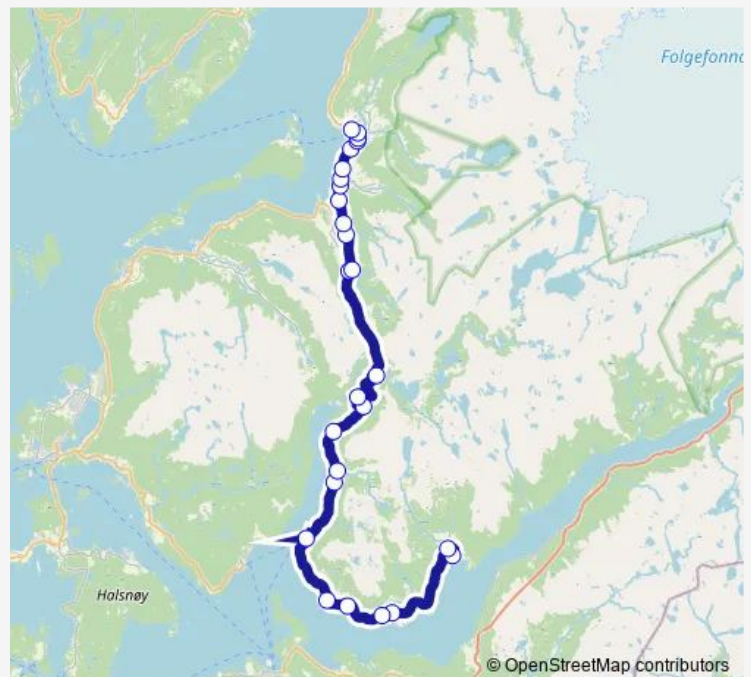

Friday 07:28-08:35

Saturday —

Sunday —

Route info

Direction: Åkra kai

Stops: 26

Trip Duration: 1 hour 10 min

■ 766 — Åkra-Rosendal

BusMaps

Klokkarevika

Rosendal fjordhotel

Malmanger skule

Rosendal Skålabrua

Rosendal kai

Direction

Rosendal kai — Åkra kai

28 stops

[Open route schedule](#)

Rosendal kai

Rosendal rådhuset

Malmanger skule

Rosendal fjordhotel

Klokkarevika

Segleimskrysset

Thursday 14:20

Friday 12:30-14:20

Saturday —

Sunday —

Route info

Direction: Rosendal kai

Stops: 28

Trip Duration: 1 hour 15 min