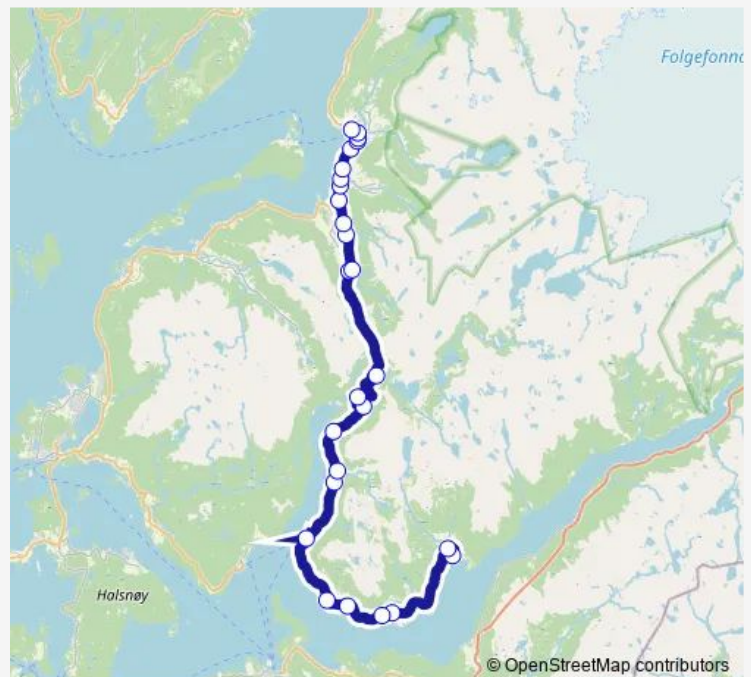

Seimsfoss

Segleimskrysset

## Route schedule

Åkra kai — Rosendal kai

Monday 07:28-08:35

Tuesday 07:28

Wednesday 07:28-08:35

Thursday 07:28

Friday 07:28-08:35

Saturday —

## Route info

Direction: Åkra kai

Stops: 26

Trip Duration: 1 hour 10 min

■ 766 — Åkra-Rosendal

**BusMaps**

Klokkarevika

Rosendal fjordhotel

## Route schedule

Rosendal kai — Åkra kai

Monday 14:20

Tuesday 14:20

Wednesday 12:30-14:20

Thursday 14:20

Friday 12:30-14:20

Saturday —