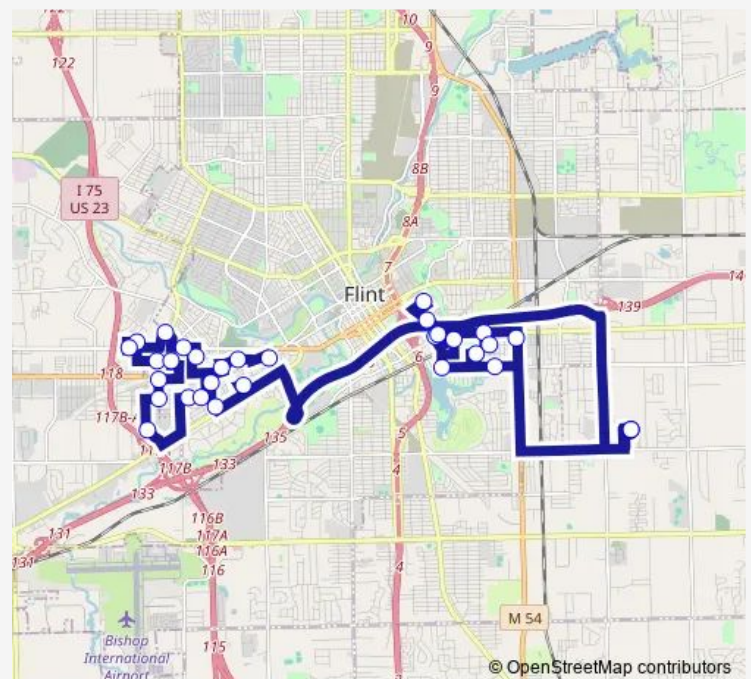

Burton Glen Academy

Lippincott Blvd & Whittlesey St

Pingree Ave & Burr Blvd

Route schedule

Becker St & Ida Ave — Burton Glen Academy

Monday 06:00

Tuesday 06:00

Wednesday 06:00

Thursday 06:00

Friday 06:00

Saturday —

Sunday —

Route info

Direction: Becker St & Ida Ave

Stops: 31

Trip Duration: 2 hour 10 min

766

BusMaps

Lippincott Blvd & Dwight Ave

Howard Ave & Floral Park

12th & Evergreen

E 12th St & Jasmine Ave

E 7th St & Avon St

Avon Park Apts (South Entrance)

Seymour Ave & Lapeer Rd

Barks St & Kent St

Honey Bee Daycare on Dort

Burton Glen Academy

Direction

Burton Glen Academy — Chicago Blvd & Irene Ave

31 stops

[Open route schedule](#)