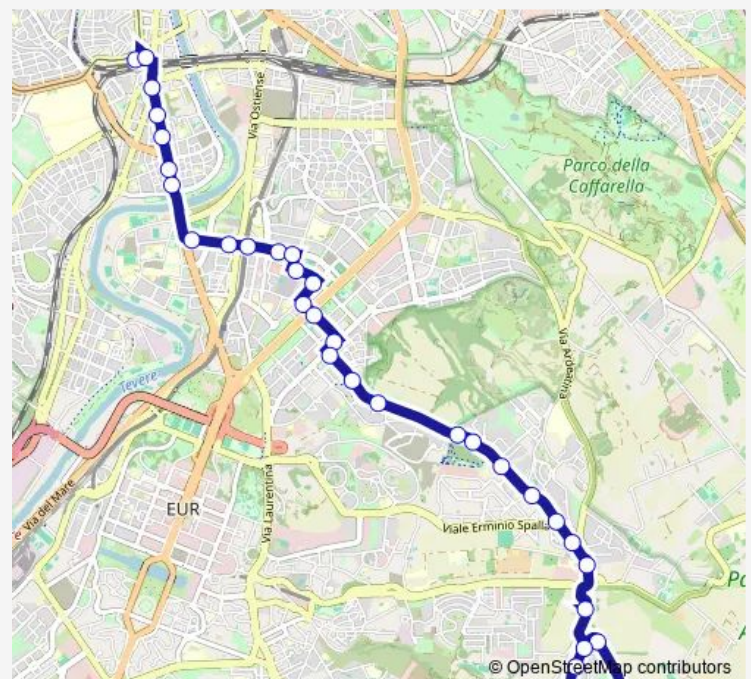

Saturday 05:30-24:00

Sunday 08:05-24:00

Route info

Direction: Millevoi

Stops: 30

Trip Duration: 0 hour 34 min

BALDELLI (MB)

CALZECCHI

Wednesday 05:04-24:00

Thursday 05:04-24:00

Friday 05:04-24:00

Saturday 05:09-24:00

Sunday 07:30-24:00

Route info

Direction: Staz.Ne Trastevere (Fs)

Stops: 34

Trip Duration: 0 hour 43 min

Grotta Perfetta/Ardeatina

ARDEATINA/GROTTA PERFETTA

Ardeatina/Cecchignola

Ardeatina/Cecchignola

Ardeatina/Millevoi

Millevoi/Ardeatina

Millevoi/Torre Faro