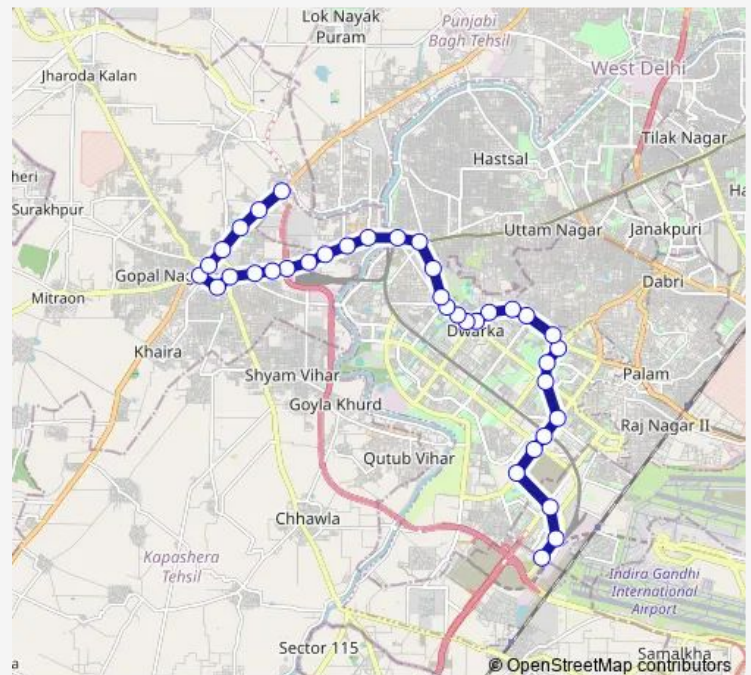

### Route schedule

Dwarka Sec-21 Crossing — Dichau Kalan Depot

Monday 20:54-23:00

Tuesday 20:54-23:00

Wednesday 20:54-23:00

Thursday 20:54-23:00

Friday 20:54-23:00

Saturday 20:54-23:00

### Route info

Direction: Dwarka Sec-21 Crossing

Stops: 37

Trip Duration: 1 hour 13 min

764msstdown

BusMaps

Kakrola Bridge

Nangli Dairy