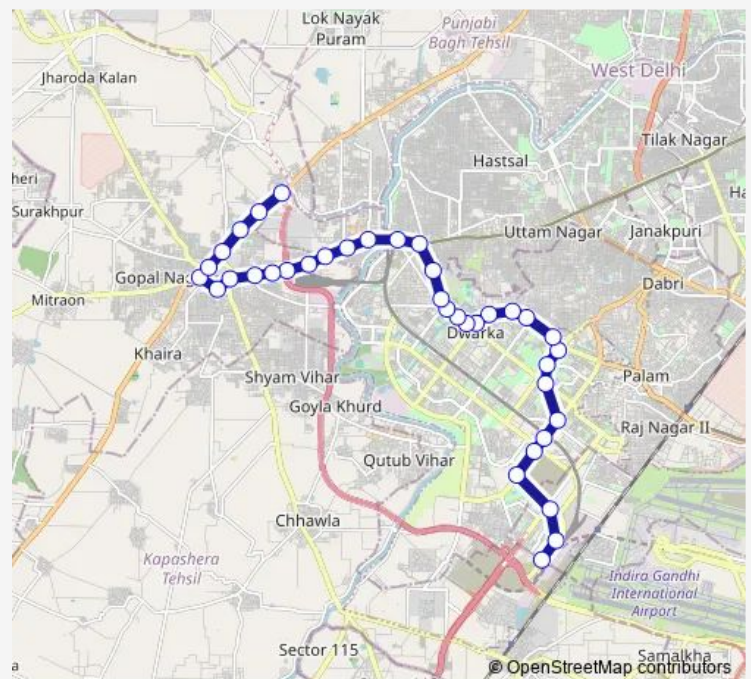

Nsit (Netaji Subhas Institute) / Sulahkul Mandir

Suraj Vihar

Kakrola More

Route schedule

Dwarka Sec-21 Crossing — Dichau Kalan Depot

Monday 20:54-23:00

Tuesday 20:54-23:00

Wednesday 20:54-23:00

Thursday 20:54-23:00

Friday 20:54-23:00

Saturday 20:54-23:00

Sunday 20:54-23:00

Route info

Direction: Dwarka Sec-21 Crossing

Stops: 37

Trip Duration: 1 hour 13 min

764msstdown

BusMaps

Kakrola Bridge

Nangli Dairy

Arjun Park

Nangli Sakrawati Crossing

Nangli Sakrawati

Sai Baba Mandir (Nazafgarh)