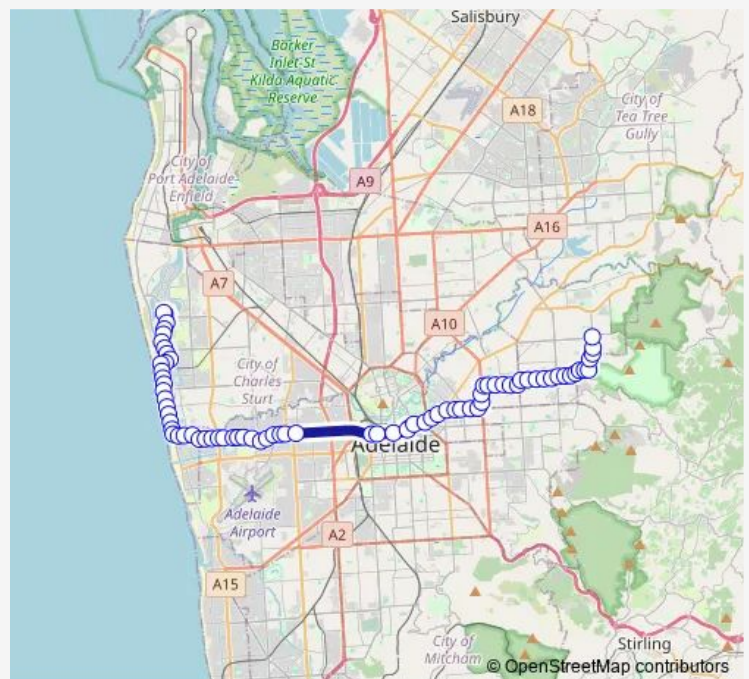

Stop 32D Brebner Dr - South side

Stop 32C Sportsmans Dr - East side

Stop 32B Sportsmans Dr - East side

Stop 32A Sportsmans Dr - East side

Stop 32 Sportsmans Dr - East side

Stop 31B Sportsmans Dr - East side

Stop 29B Seaview Rd - East side

Stop 29A Seaview Rd - East side

Stop 29 Seaview Rd - East side

Stop 28 Seaview Rd - East side

Stop 27 Seaview Rd - East side

Stop 26 Seaview Rd - East side

Stop 25 Henley Beach Rd - North side

Route schedule

Zone C West Lakes Interchange - East side — Stop 30 Stradbroke Rd - West side

Monday 07:40-08:14

Tuesday 07:40-08:14

Wednesday 07:40-08:14

Thursday 07:40-08:14

Friday 07:40-08:14

Saturday —

Sunday —

Route info

Direction: Zone C West Lakes Interchange - East side

Stops: 75

Trip Duration: 1 hour 23 min

X30S — West Lakes Centre Interchange to Newton

Stop 24 Henley Beach Rd - North side

Stop 23 Henley Beach Rd - North side